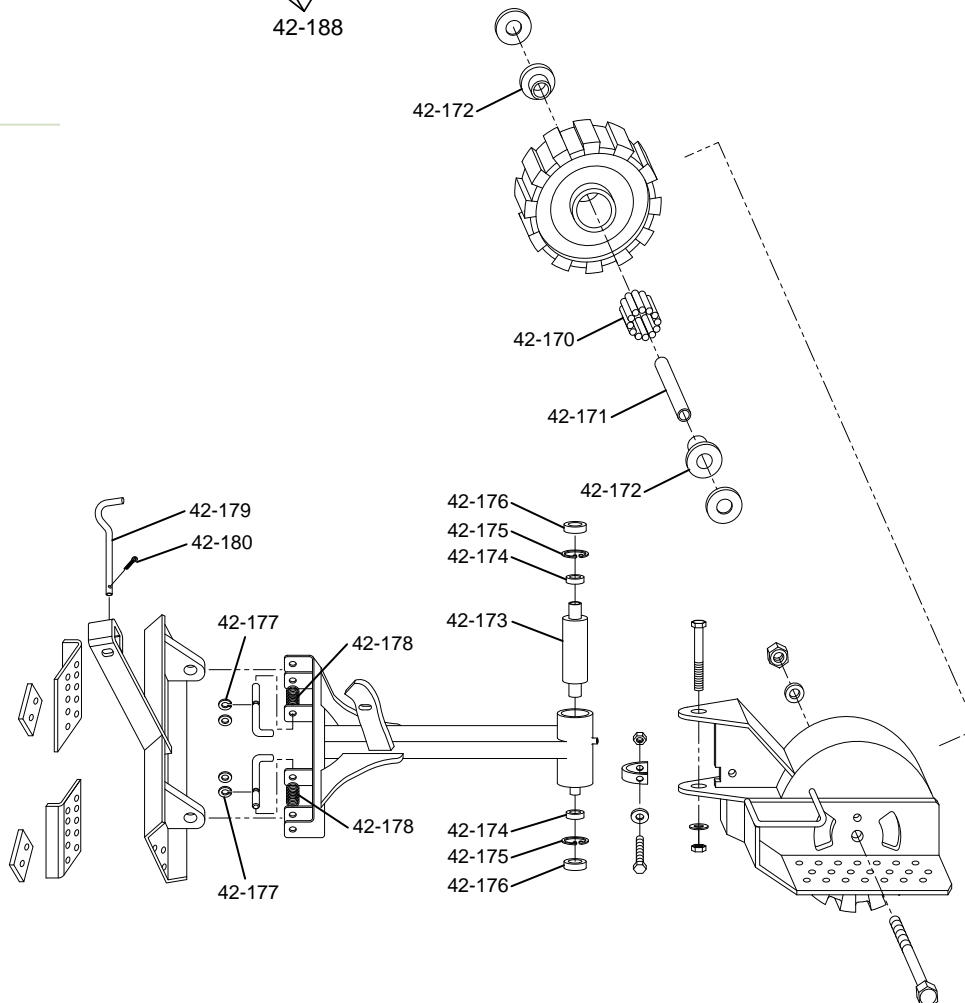

42-049

**42-066**

**42-079**

## Mower Sulky

Reference #	Frederick #	ASC #	Description
	42-170		Roller Bearing
	42-171		Axle Bushing
	42-172		Bearing Cap
	42-173		Axle Bushing
	42-174		Bearing
	42-175		Clip (10 Pack)
	42-176		Pivot End Caps
	42-177		Clip (10 Pack)
	42-178		Spring (10 Pack)
	42-179		Hanging Lever
	42-180		Split Pin (10 Pack)
	42-181		Bronze Hitch Bushing
	42-182		Hair Pin Cotter (10 Pack)
	42-183		Wheel Bearing Kit
	42-184		Bearing Kit
	42-185		Hitch Pin Assembly
	42-186		Seal
	42-187		Bronze Pivot Bushing
	42-188		Wheel Bearing w/Cap
	42-189		Flat Pin (Pack of 3)
	42-190		Strap
	42-191		Bungee Cord