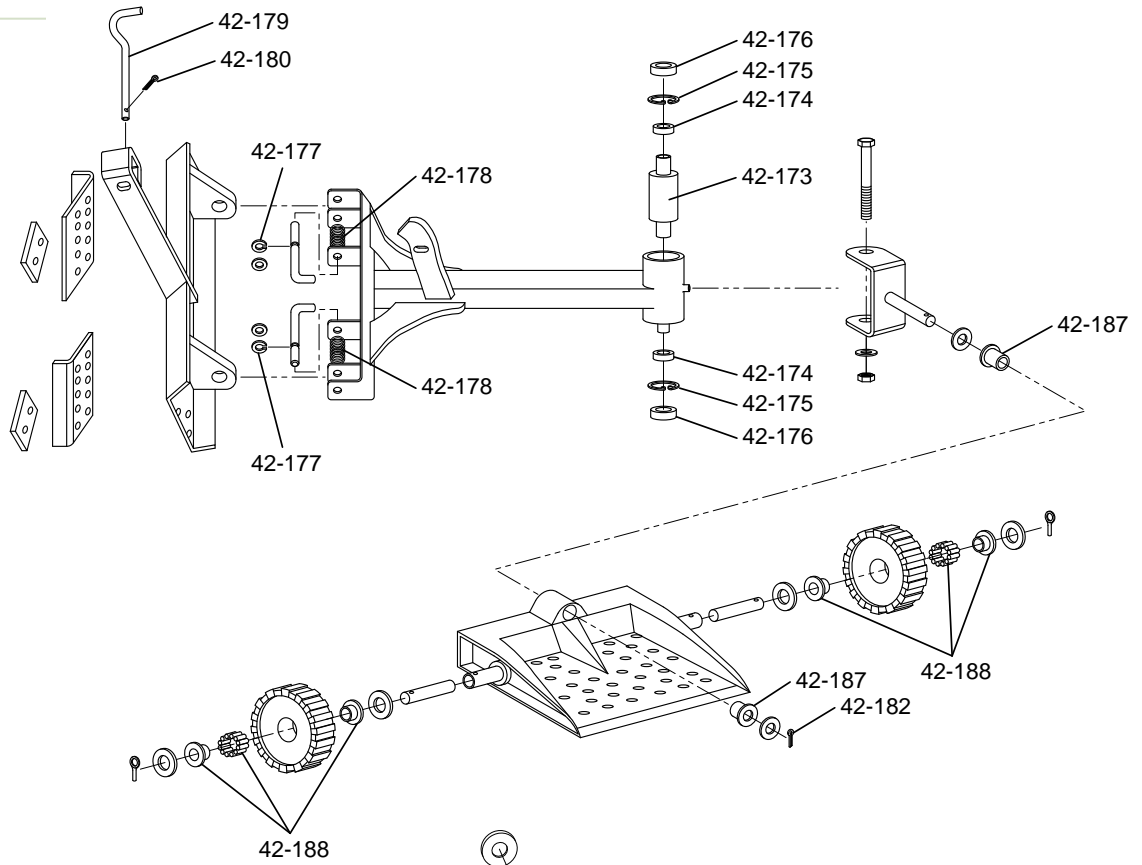

42-049

**42-066**

**42-079**

## Mower Sulky

Reference #	Frederick #	ASC #	Description
	42-170		Roller Bearing
	42-171		Axle Bushing
	42-172		Bearing Cap
	42-173		Axle Bushing
	42-174		Bearing
	42-175		Clip (10 Pack)
	42-176		Pivot End Caps
	42-177		Clip (10 Pack)
	42-178		Spring (10 Pack)
	42-179		Hanging Lever
	42-180		Split Pin (10 Pack)
	42-181		Bronze Hitch Bushing
	42-182		Hair Pin Cotter (10 Pack)
	42-183		Wheel Bearing Kit
	42-184		Bearing Kit
	42-185		Hitch Pin Assembly
	42-186		Seal
	42-187		Bronze Pivot Bushing
	42-188		Wheel Bearing w/Cap
	42-189		Flat Pin (Pack of 3)
	42-190		Strap
	42-191		Bungee Cord