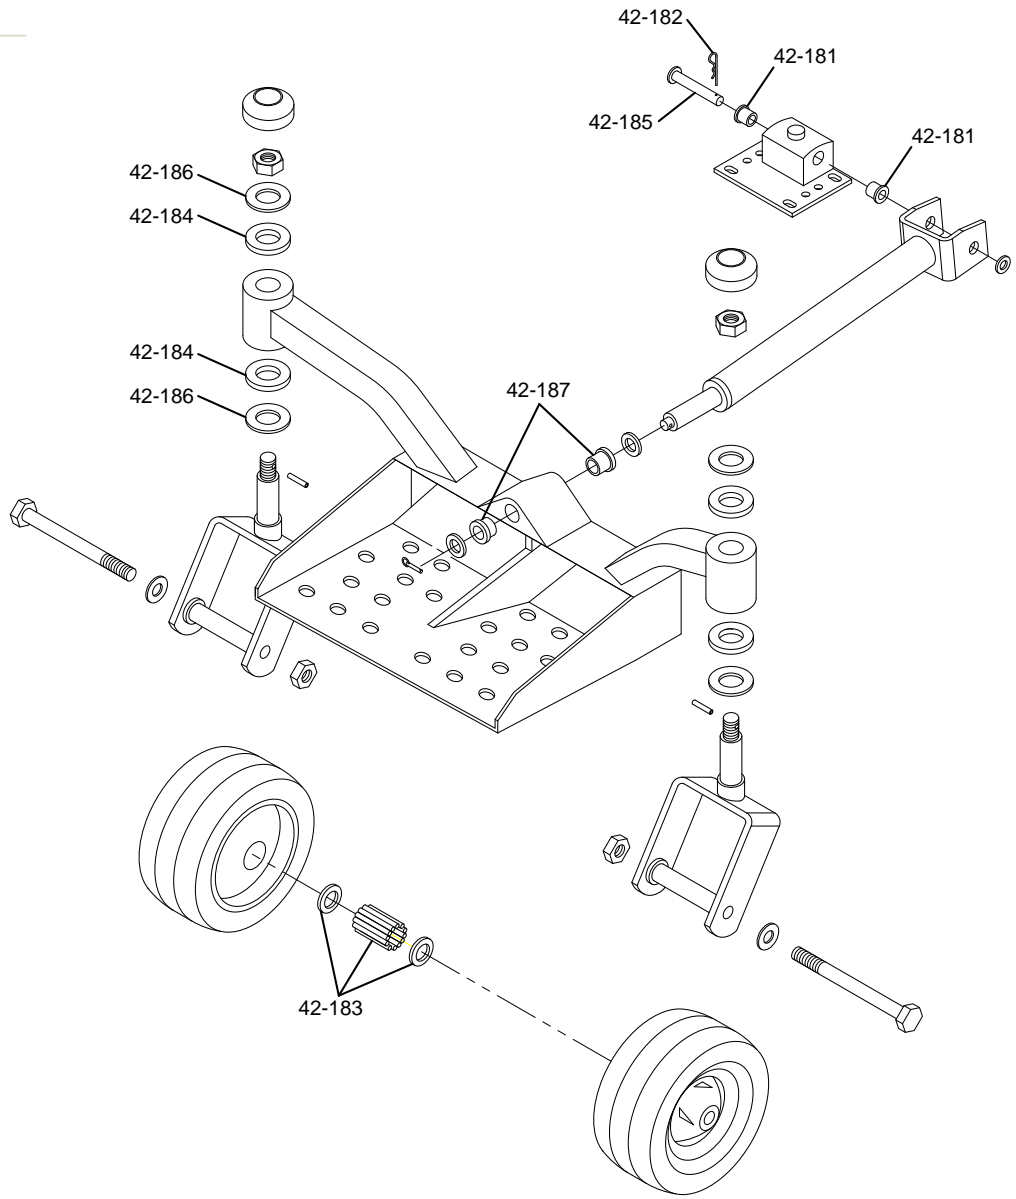

42-049

**42-066**

**42-079**

## Mower Sulky

Reference #	Frederick #	ASC #	Description
	42-170		Roller Bearing
	42-171		Axle Bushing
	42-172		Bearing Cap
	42-173		Axle Bushing
	42-174		Bearing
	42-175		Clip (10 Pack)
	42-176		Pivot End Caps
	42-177		Clip (10 Pack)
	42-178		Spring (10 Pack)
	42-179		Hanging Lever
	42-180		Split Pin (10 Pack)
	42-181		Bronze Hitch Bushing
	42-182		Hair Pin Cotter (10 Pack)
	42-183		Wheel Bearing Kit
	42-184		Bearing Kit
	42-185		Hitch Pin Assembly
	42-186		Seal
	42-187		Bronze Pivot Bushing
	42-188		Wheel Bearing w/Cap
	42-189		Flat Pin (Pack of 3)
	42-190		Strap
	42-191		Bungee Cord