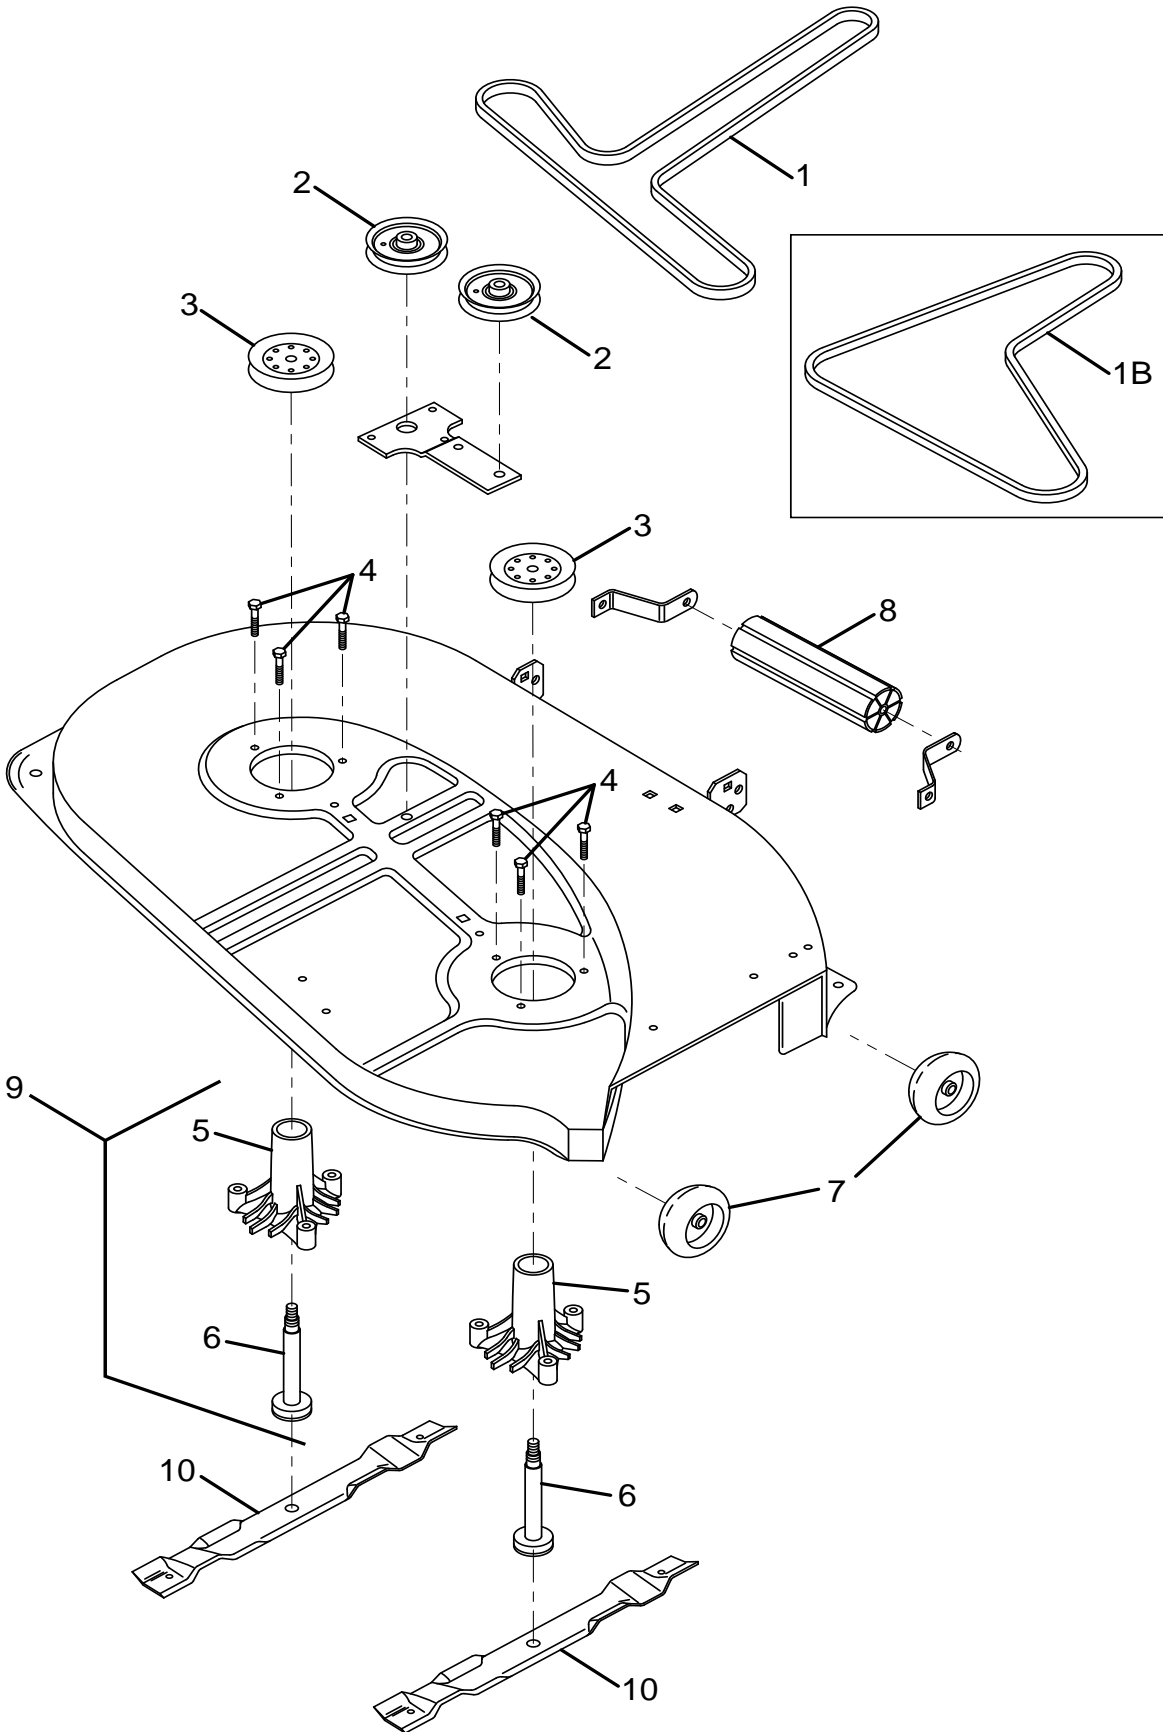

AYP 36" TO 42" DECKS (2 BLADES)

AYP 36" to 42" Decks (2 Blades)

Ref #	Frederick #	ASC #	Description
1	75-936	56483	Deck Belt 38" Out 1/2" X88"
	75-913	60378	Deck Belt 42" Out 2002 and Newer 5/8" X97"
	75-106	38695	Deck Belt 42" Out 1992 to 1999 1/2" X92-7/16"
	75-099	38694	Deck Belt 38" and 42" Out 1/2" X88-3/8"
	75-197	46177	Deck Belt 42" Out 1/2" X95-1/2"
1B	75-107	45576	Deck Belt 38" Out With Electric PTO 1/2" X79"
	75-097	44860	Deck Belt 36" Out 1992 to 1999 1/2" X78-1/2"
	75-116	43348	Deck Belt 42" Out 1994 to 1995 1/2" X82-5/8"
2	78-051	66722	Flat Idler Pulley 5-1/2" OD, 4-3/4" FOD, 1-9/16" W, 1-3/16" FW, 3/8" ID
	78-052	66723	Flat Idler Pulley 4-1/2" OD, 3-5/8" FOD, 1" W, 5/8" FW, 3/8" ID
	78-053	66821	Flat Idler Pulley 4-5/16" OD, 3-1/2" FOD, 1-3/8" W, 1" FW, 3/8" ID
	78-054	66725	Flat Idler Pulley 3-3/4" OD, 2-7/8" FOD, 1-3/8" W, 3/4 FW, 3/8" ID
	34-046	46159	Flat Idler Pulley 3-7/8" OD, 3-1/16" FOD, 1" W, 3/4" FW, 3/8" ID
	78-043	51289	Flat Idler Pulley 4-1/4" OD, 3-3/4" FOD, 1-5/16" W, 7/8" FW, 3/8" ID
	78-013	63393	Flat Idler Pulley 4" OD, 3-1/16" FOD, 1" W, 3/4" FW, 3/8" ID
	34-049	57271	V Idler Pulley 3-1/2" OD, 13/16" W, 3/8" ID
	78-014	63394	V Idler Pulley 4-1/2" OD, 13/16" W, 3/8" ID
	34-049	57271	V Idler Pulley 3-1/2" OD, 13/16" W, 3/8" ID
3	44-370	36377	Spindle Pulley Splined 5" OD
4	02-304	62851	Self Tapping Bolt 5/16-18 X 1-1/4"
	02-301	36922	Self Tapping Bolt 3/8-16 X 1"
5	82-220	46275	Spindle Housing
	82-024		Spindle Housing Heavy Duty Version of 82-220
6	85-017	36375	Spindle Shaft With Bearings
	45-257	43022	Top Bearing (Not Shown)
	45-259	44994	Lower Bearing (Not Shown)
	04-001	50454	Spindle Pulley Nut (Not Shown)
7	72-312	68202	Gauge Wheel 5" X2"
8	72-313	63358	Roller 7" X3"
9	82-225	36233	Spindle Assembly
	82-014	60392	Spindle Assembly Heavy Duty Version of 82-225
10	95-036	33145	Blade 2 For 36" Out 18-3/16" 5/8" Star Center Hole
	95-613	33145	Gator Mulcher 3-in-1 Version of 95-036
	95-031	32131	High Lift Blade 2 For 38" Out 19-9/32" 3/8" Center Hole
	95-610	44052	Gator Mulcher 3-in-1 Version of 95-031
	95-033	32547	Blade 2 For 38" Out 19-9/32" 5/8" Star Center Hole
	95-601	43912	Gator Mulcher 3-in-1 Version of 95-033
	95-032	32548	Blade 2 For 42" Out 21" 5/8" Star Center Hole
	495-032	66750	Fusion® Blade for 95-032
		Gator Mulcher 3-in-1 Version of 95-032	
		OEP Part # 96-900 Gator 3-in-1	