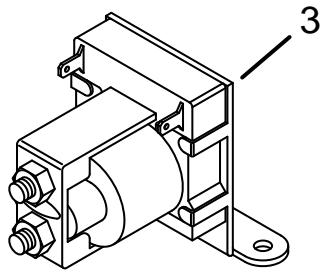

*** NON-Stocked but Previously Special Ordered Item**

Cub cadet LT1000, Slit 1500, gt1500, ztr & Z-for ce

Ref #	Frederick #	OEM #	ASC #	Description
1	60-064	746-04121		Choke cable LT1018
1	60-056	2000478		Choke cable Z-Force with Kohler engine(except Z-Force 60)
1	60-058	1008256		Choke cable Z-Force 60 with Kohler or Kawasaki 38 long "
1	60-057	1004020		Choke cable Z-Force with Briggs engine
1	60-059	746-04120		Choke cable LT1000 series,SLT1500 series,GT1500(except with Courage
1	60-064	746-04121		Choke cable LT1000 series with Courage single cyl engine
1	60-039	746-1085A	63354	Choke cable LT1000 series with Courage twin cyl engine
1	60-062	746-04143		Choke cable RZT 22
1	60-063	746-04214		Choke cable RZT 50 with Kawasaki engine 61 long "
2	60-040	746-1087		Throttle cable LT1018
2	60-067	746-04161		Throttle/choke cable RZT42 39 long "
2	60-069	1003272		Throttle cable Z-Force with Briggs engine
2	60-040	746-1087		Throttle cable LT1000 series with Courage single cyl engine
2	60-042	746-1100		Throttle cable LT1000 series with Courage twin cyl engine,SLT and GT
2	60-068	746-04066		Throttle cable RZT 50 with Kawasaki engine 34 long "
2	60-070	2000477		Throttle cable Z-Force with Kohler engine(except Z-Force 60)
2	60-071	1003273		Throttle cable Z-Force 60 with Kohler or Kawasaki 45 long "
3	33-335	725-1426		Solenoid (except for Z-Force)
3		1002228		Solenoid Z-Force (not mounted on starter)
4	33-099	725-2054	63323	Ignition key plastic Delta switches
4	33-099	925-1745	63323	Ignition key plastic Delta switches
4	42-008			Ignition key metal Indak type switches
5	33-376	725-1741	63327	Ignition switch
5	33-106	725-04228	71234	Ignition switch
5	33-399	1003581	54491	Ignition switch
5	33-106	725-04019	71234	Ignition switch
5	33-105	725-04227	70612	Ignition switch only (module not included)
6	33-083	725-04258	63317	Electric PTO control switch
6		10112111		Electric PTO control switch
6		725-4174		Electric PTO control switch
6	33-002	725-1716	69201	Electric PTO control switch
6	33-083	725-04175	63317	Electric PTO control switch
7	33-028	725-04039	56451	Brake safety switch
7	33-148	725-04232		Brake safety switch
7	33-146	1008571		Brake safety switch
7	33-146	725-3191		Brake safety switch
7	33-148	2000165		Brake safety switch
8	33-071	725-04165		Neutral switch
8	33-071	1008386		Neutral switch
8	33-026	2000024	74259	Neutral switch
8	33-019	725-3166	57070	Reverse switch
8	33-019	1001717	57070	Reverse switch
9	33-090	1003277	63318	Seat switch
9	33-019	725-3166	57070	Seat switch
10		1002251		Relay 12V,40Amp
10		725-04164		Relay 12V,40Amp
1	33-351		38665	Electrical Terminal for connectors