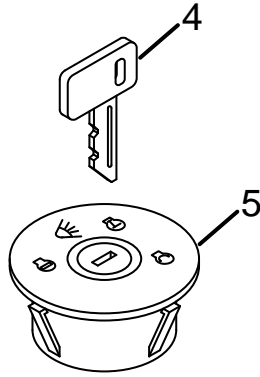

*** NON-Stocked but Previously Special Ordered Item**

Cub cadet LT1000, Slit 1500, gt1500, ztr & Z-for ce

Ref #	Frederick #	OEM #	ASC #	Description
1	60-064	746-04121		Choke cable LT1018
1	60-056	2000478		Choke cable Z-Force with Kohler engine(except Z-Force 60)
1	60-058	1008256		Choke cable Z-Force 60 with Kohler or Kawasaki 38 long "
1	60-057	1004020		Choke cable Z-Force with Briggs engine
1	60-059	746-04120		Choke cable LT1000 series,SLT1500 series,GT1500(except with Courage
1	60-064	746-04121		Choke cable LT1000 series with Courage single cyl engine
1	60-039	746-1085A	63354	Choke cable LT1000 series with Courage twin cyl engine
1	60-062	746-04143		Choke cable RZT 22
1	60-063	746-04214		Choke cable RZT 50 with Kawasaki engine 61 long "
2	60-040	746-1087		Throttle cable LT1018
2	60-067	746-04161		Throttle/choke cable RZT42 39 long "
2	60-069	1003272		Throttle cable Z-Force with Briggs engine
2	60-040	746-1087		Throttle cable LT1000 series with Courage single cyl engine
2	60-042	746-1100		Throttle cable LT1000 series with Courage twin cyl engine,SLT and GT
2	60-068	746-04066		Throttle cable RZT 50 with Kawasaki engine 34 long "
2	60-070	2000477		Throttle cable Z-Force with Kohler engine(except Z-Force 60)
2	60-071	1003273		Throttle cable Z-Force 60 with Kohler or Kawasaki 45 long "
3	33-335	725-1426		Solenoid (except for Z-Force)
3		1002228		Solenoid Z-Force (not mounted on starter)
4	33-099	725-2054	63323	Ignition key plastic Delta switches
4	33-099	925-1745	63323	Ignition key plastic Delta switches
4	42-008			Ignition key metal Indak type switches
5	33-376	725-1741	63327	Ignition switch
5	33-106	725-04228	71234	Ignition switch
5	33-399	1003581	54491	Ignition switch
5	33-106	725-04019	71234	Ignition switch
5	33-105	725-04227	70612	Ignition switch only (module not included)
6	33-083	725-04258	63317	Electric PTO control switch
6		10112111		Electric PTO control switch
6		725-4174		Electric PTO control switch
6	33-002	725-1716	69201	Electric PTO control switch
6	33-083	725-04175	63317	Electric PTO control switch
7	33-028	725-04039	56451	Brake safety switch
7	33-148	725-04232		Brake safety switch
7	33-146	1008571		Brake safety switch
7	33-146	725-3191		Brake safety switch
7	33-148	2000165		Brake safety switch
8	33-071	725-04165		Neutral switch
8	33-071	1008386		Neutral switch
8	33-026	2000024	74259	Neutral switch
8	33-019	725-3166	57070	Reverse switch
8	33-019	1001717	57070	Reverse switch
9	33-090	1003277	63318	Seat switch
9	33-019	725-3166	57070	Seat switch
10		1002251		Relay 12V,40Amp
10		725-04164		Relay 12V,40Amp
1	33-351		38665	Electrical Terminal for connectors