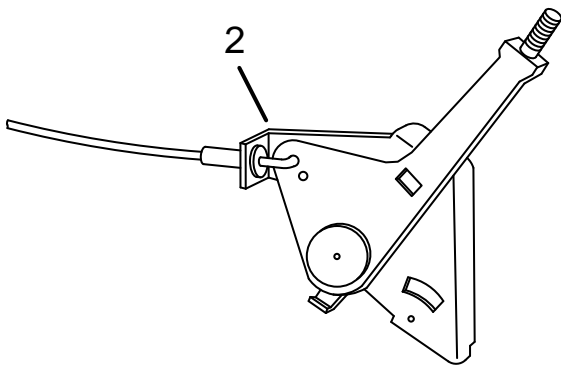

*** NON-Stocked but Previously Special Ordered Item**

Cub cadet LT1000, Slit 1500, gt1500, ztr & Z-for ce

Ref #	Frederick #	OEM #	ASC #	Description
1	60-064	746-04121		Choke cable LT1018
1	60-056	2000478		Choke cable Z-Force with Kohler engine(except Z-Force 60)
1	60-058	1008256		Choke cable Z-Force 60 with Kohler or Kawasaki 38 long "
1	60-057	1004020		Choke cable Z-Force with Briggs engine
1	60-059	746-04120		Choke cable LT1000 series,SLT1500 series,GT1500(except with Courage
1	60-064	746-04121		Choke cable LT1000 series with Courage single cyl engine
1	60-039	746-1085A	63354	Choke cable LT1000 series with Courage twin cyl engine
1	60-062	746-04143		Choke cable RZT 22
1	60-063	746-04214		Choke cable RZT 50 with Kawasaki engine 61 long "
2	60-040	746-1087		Throttle cable LT1018
2	60-067	746-04161		Throttle/choke cable RZT42 39 long "
2	60-069	1003272		Throttle cable Z-Force with Briggs engine
2	60-040	746-1087		Throttle cable LT1000 series with Courage single cyl engine
2	60-042	746-1100		Throttle cable LT1000 series with Courage twin cyl engine,SLT and GT
2	60-068	746-04066		Throttle cable RZT 50 with Kawasaki engine 34 long "
2	60-070	2000477		Throttle cable Z-Force with Kohler engine(except Z-Force 60)
2	60-071	1003273		Throttle cable Z-Force 60 with Kohler or Kawasaki 45 long "
3	33-335	725-1426		Solenoid (except for Z-Force)
3		1002228		Solenoid Z-Force (not mounted on starter)
4	33-099	725-2054	63323	Ignition key plastic Delta switches
4	33-099	925-1745	63323	Ignition key plastic Delta switches
4	42-008			Ignition key metal Indak type switches
5	33-376	725-1741	63327	Ignition switch
5	33-106	725-04228	71234	Ignition switch
5	33-399	1003581	54491	Ignition switch
5	33-106	725-04019	71234	Ignition switch
5	33-105	725-04227	70612	Ignition switch only (module not included)
6	33-083	725-04258	63317	Electric PTO control switch
6		10112111		Electric PTO control switch
6		725-4174		Electric PTO control switch
6	33-002	725-1716	69201	Electric PTO control switch
6	33-083	725-04175	63317	Electric PTO control switch
7	33-028	725-04039	56451	Brake safety switch
7	33-148	725-04232		Brake safety switch
7	33-146	1008571		Brake safety switch
7	33-146	725-3191		Brake safety switch
7	33-148	2000165		Brake safety switch
8	33-071	725-04165		Neutral switch
8	33-071	1008386		Neutral switch
8	33-026	2000024	74259	Neutral switch
8	33-019	725-3166	57070	Reverse switch
8	33-019	1001717	57070	Reverse switch
9	33-090	1003277	63318	Seat switch
9	33-019	725-3166	57070	Seat switch
10		1002251		Relay 12V,40Amp
10		725-04164		Relay 12V,40Amp
1	33-351		38665	Electrical Terminal for connectors