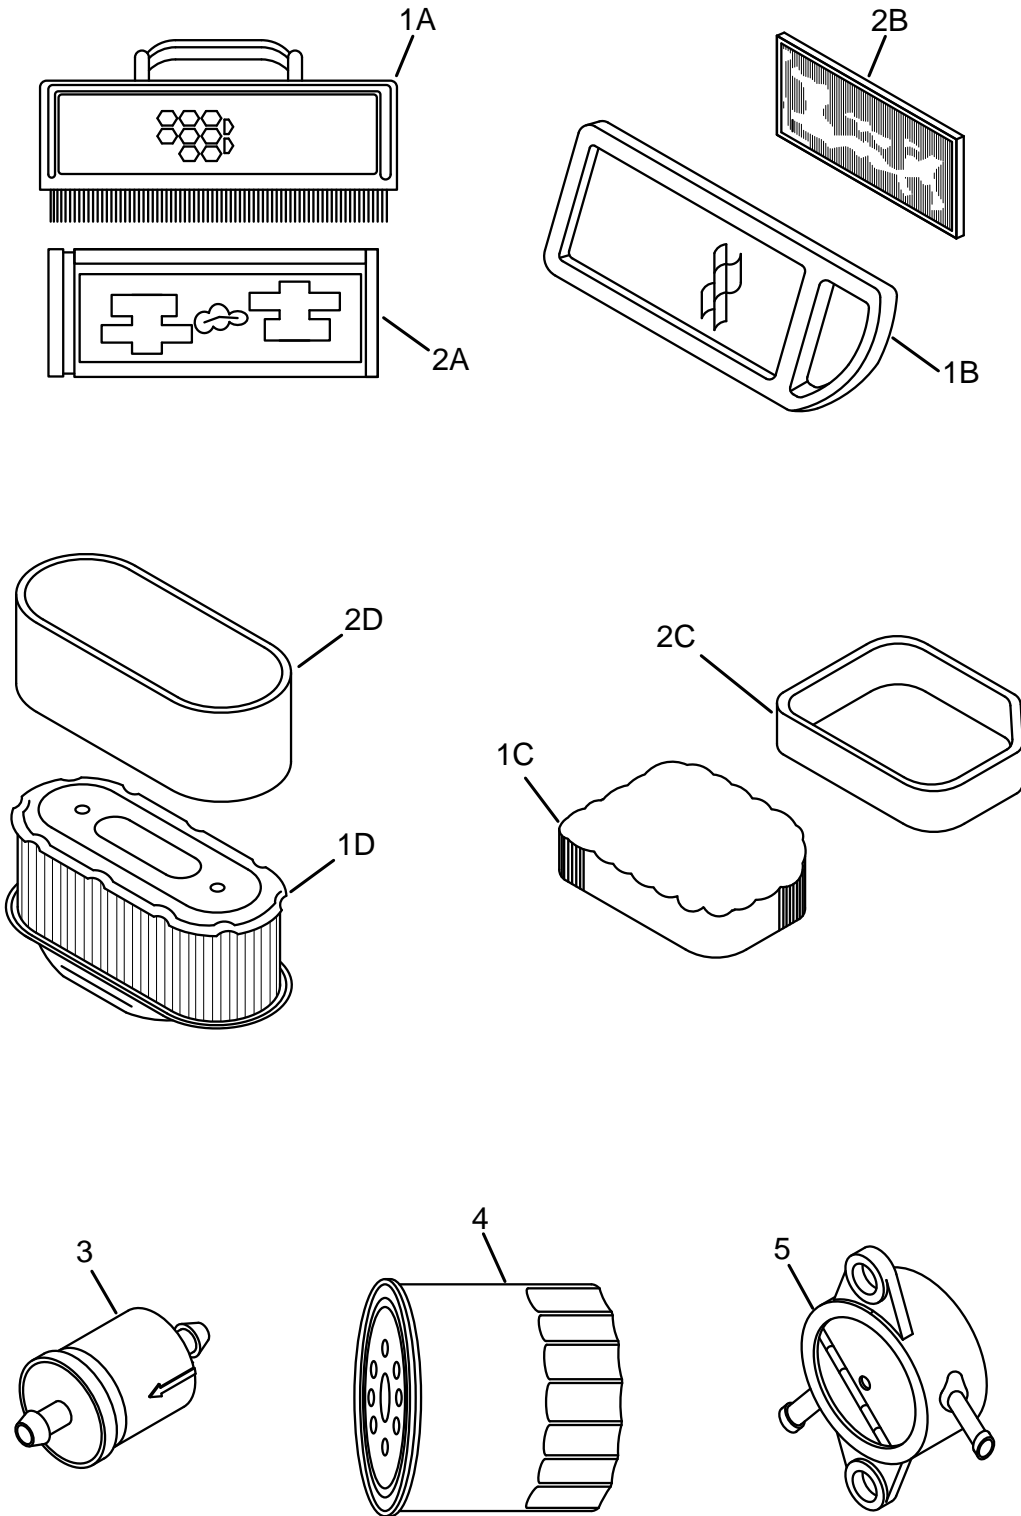

CUB CADET LT1000, SLT 1500, GT1500, ZTR & Z-FORCE

Cub cadet LT1000, Slt 1500, gt1500, ztr & Z-for ce

Ref #	Frederick #	OEM #	ASC #	Description
1A	30-032	499486	4507C	Air filter (non-washable) Briggs twin cylinder
1A	30-136	698754	73611	Air filter (washable) Briggs twin cylinder
1B	30-074	698083	56777	Air filter (non-washable) Briggs single cylinder
1B	30-122	697153	70902	Air filter (washable) Briggs single cylinder
1C	30-130	32-083-03S	70885	Air filter Kohler Courage Twin cylinder
1D		11013-7027		Air filter Kawasaki (internally vented carbs)
1D	30-054	11013-7024	53342	Air filter Kawasaki (externally vented carbs)
2A	30-914	273638	60642	Pre filter Briggs twin cylinder (for 30-032 and 30-9xx)
2B	30-076	697015	5677E	Pre filter Briggs single cylinder (for 30-074 and 30-9xx)
2C		32-083-05S		Pre filter Kohler Courage Twin cylinder (for 30-130)
2D	30-527	11013-7009	56802	Pre filter Kawasaki (for 30-054)
3	07-064	695666	7297G	Fuel filter Briggs 30 micron
3	07-107	691035	3865C	Fuel filter Briggs 80 micron
3		25-050-22S		Fuel filter Kohler -- micron
3	07-063	49019-7001	72979	Fuel filter Kawasaki
4	83-013	492932	3870C	Oil filter Briggs
4	83-280	696854	6340E	Oil filter Briggs (yellow extended life version of 83-013)
4	83-283	52-050-02S	38702	Oil filter Kohler
4	83-284	12-050-01S	41062	Oil filter Kohler (short version of 83-283)
4	83-282	49065-2078	38701	Oil filter Kawasaki
5		808656		Fuel pump Briggs (without bracket)
5		697090		Fuel pump Briggs (with bracket)
5		24-393-16		Fuel pump Kohler
5		49040-7001		Fuel pump Kawasaki

* NON-Stocked but Previously Special Ordered Item