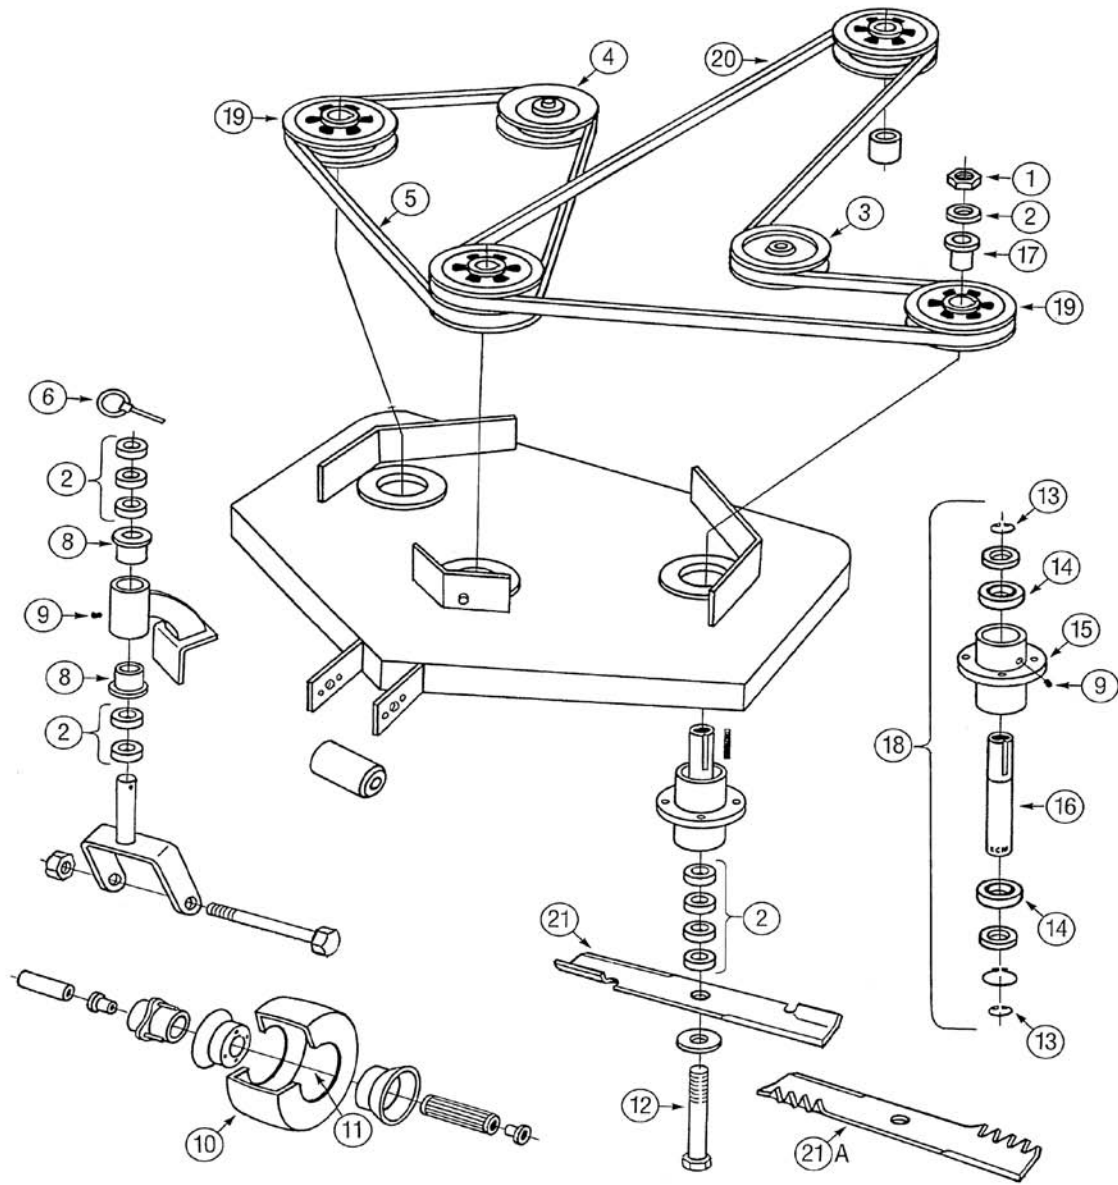

ENCORE 36", 48", 52, & 60" WALK BEHIND MOWERS

Encore 36", 48", 52, & 60" Walk Behind Mowers

Ref #	Frederick #	OEM #	ASC #	Description
2	48-141	363170		SPACER 1/4 IDLER PULLEY "
3	78-300	363264	49321	Idler Pulley
4	78-121	483025	53874	IDLER PULLEY V-GROOVE
5	75-552			BLADE BELT R.H. 52 "
6	02-446			LINCH PIN 7/16 CASTER SUPPORT ARM BUSHING "
8	48-320		74338	
9	02-010-1			GREASE FITTING
10	68-132			TIRE-SMOOTH 410/350-4 TUBE
11	71-274			
12	04-125		55807	BLADE BOLT
13	02-496			SNAP RING
14	45-401	363146		HEAVY DUTY BEARING
15	N/A	N/A		N/A SPINDLE SHAFT
16	82-305	363058		
17	78-004	363127		PULLEY BUSHING
18	82-309	362044		SPINDLE ASSEMBLY
19	78-642	363216		PULLEY
20	75-031	483030		48 ENG/DECK BELT
	75-582	363210	74341	36" ENG/DECK BELT
21	91-622	363291	34052	36 & 52" DECK BLADES "
	91-266	483035	41097	48 CUT - STRAIGHT BLADES "
	91-259	603035	74926	60 CUT -STRAIGHT BLADES "
	401-622			FUSION® BLADE
	490-718		74382	FUSION® BLADE
21A	90-418			GATOR MULCHER HI-LIFT 52" CUT "
	90-718			GATOR MULCHER MAGNUM 36" & 52" CUT "
	90-419			GATOR MULCHER 48" CUT "

*** NON-Stocked but Previously Special Ordered Item**