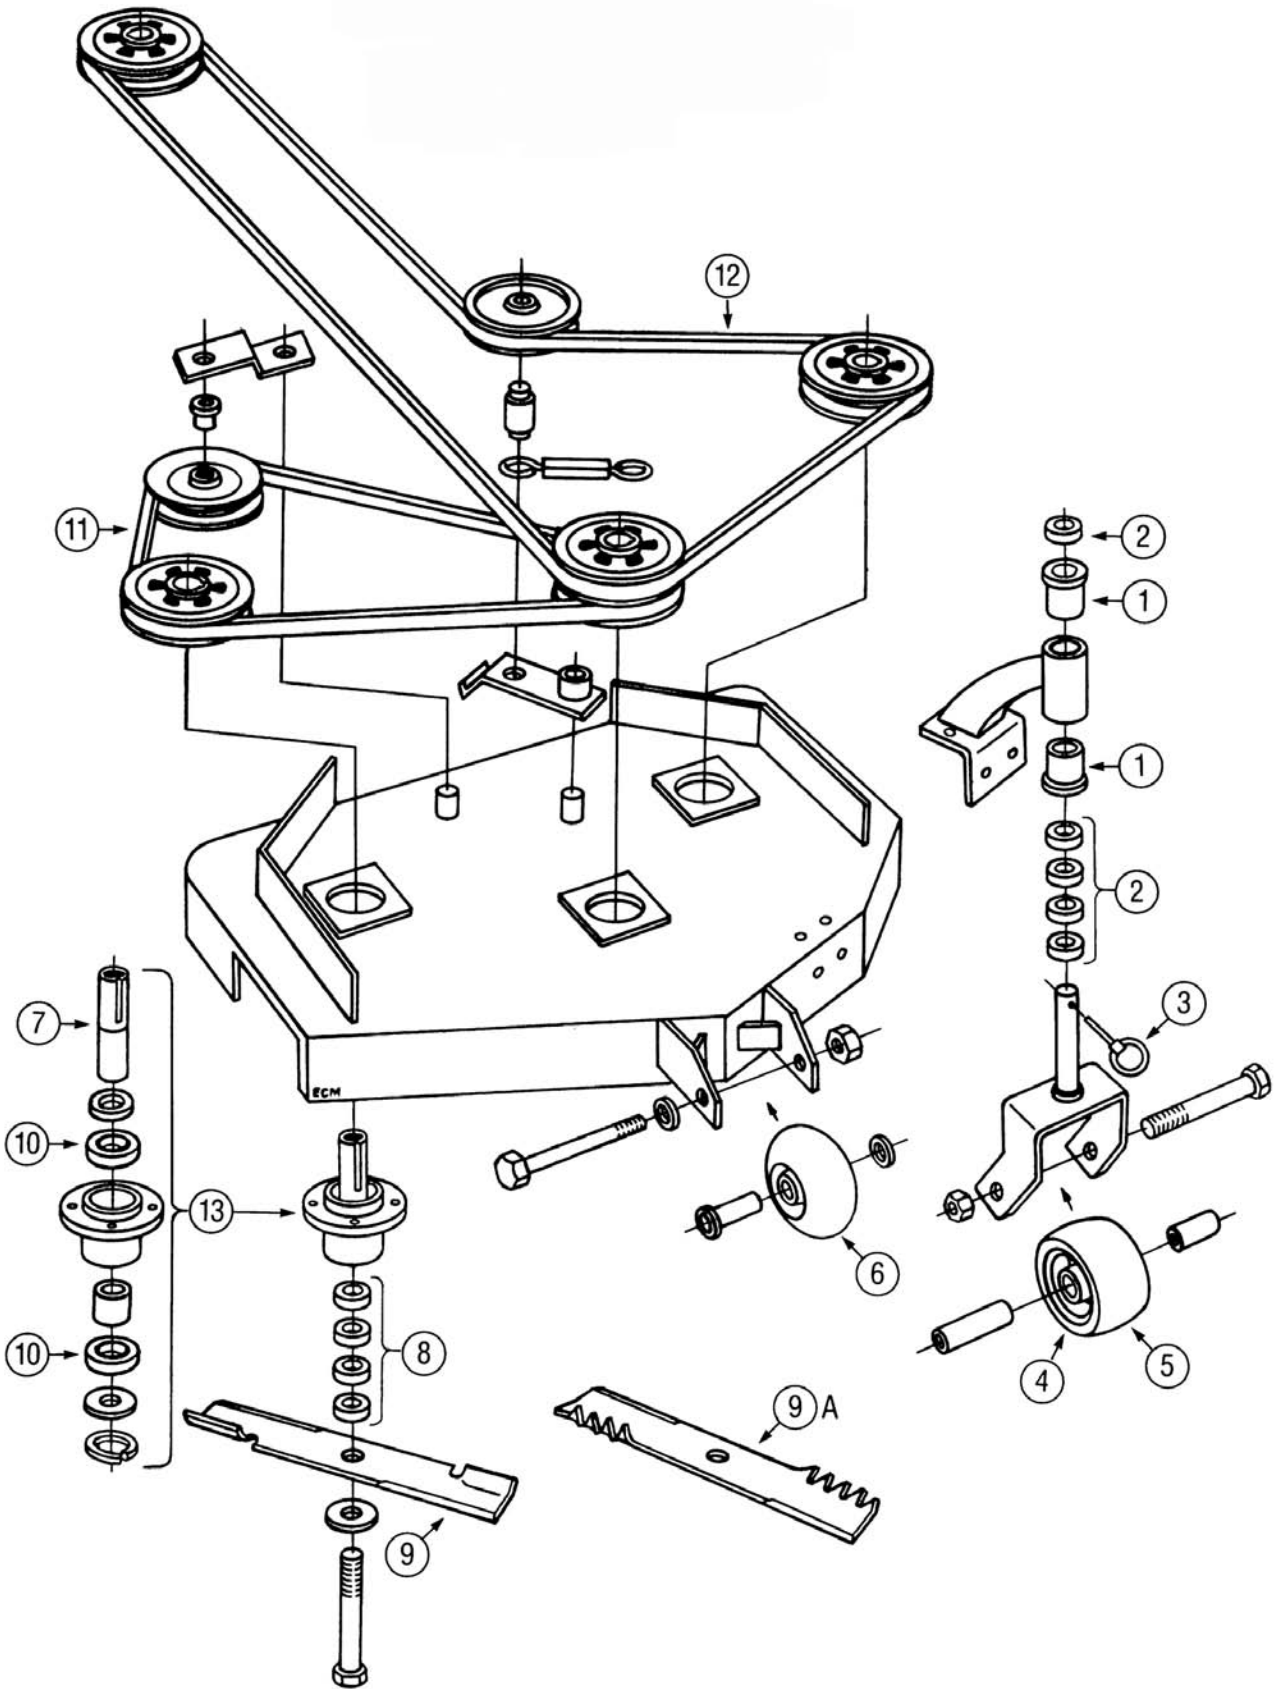

# EXMARK 36", 48" & 52" VIKING DECK PARTS

## EXmark 36", 48" & 52" viking deck parts

Ref #	Frederick #	OEM #	ASC #	Description
1	45-030	303044		BEARING
2	09-804	303314		SPACER 1/2 CASTER YOKE
3	02-446			LINCHPIN 7/16"
4	N/A	N/A		N/A
5	68-131	513808		TIRE 9 X 350-4 SLICK "
6	72-311-1	603299		ROLLER ANTI-SCALP
7	82-303	322164		SPINDLE SHAFT - SIDE LH & RH SPINDLE
8	09-802	303164		SPACER 1/4 BLADE
9	91-313	323515	65785	48" VIKING DECK "
9A	90-416			GATOR MULCHER 48" CUT "
	90-716			GATOR MULCHER MAGNUM 48" CUT "
	90-418			GATOR MULCHER HI-LIFT 52" CUT "
	90-718			GATOR MULCHER MAGNUM 52" CUT "
10	45-401	303057		HEAVY DUTY BEARING
	490-718		74382	FUSION® GATOR MAGNUM
1	75-552	403025		BLADE BELT 48 CUT "
	75-048		59817	BLADE BELT 52 CUT "
12	75-181	303499		ENGINE TO DECK BELT 48 CUT "
13	82-306	302030		SPINDLE ASSEMBLY SIDE LH & RH SPINDLE
	82-307-0	402006		SPINDLE ASSEMBLY CENTER