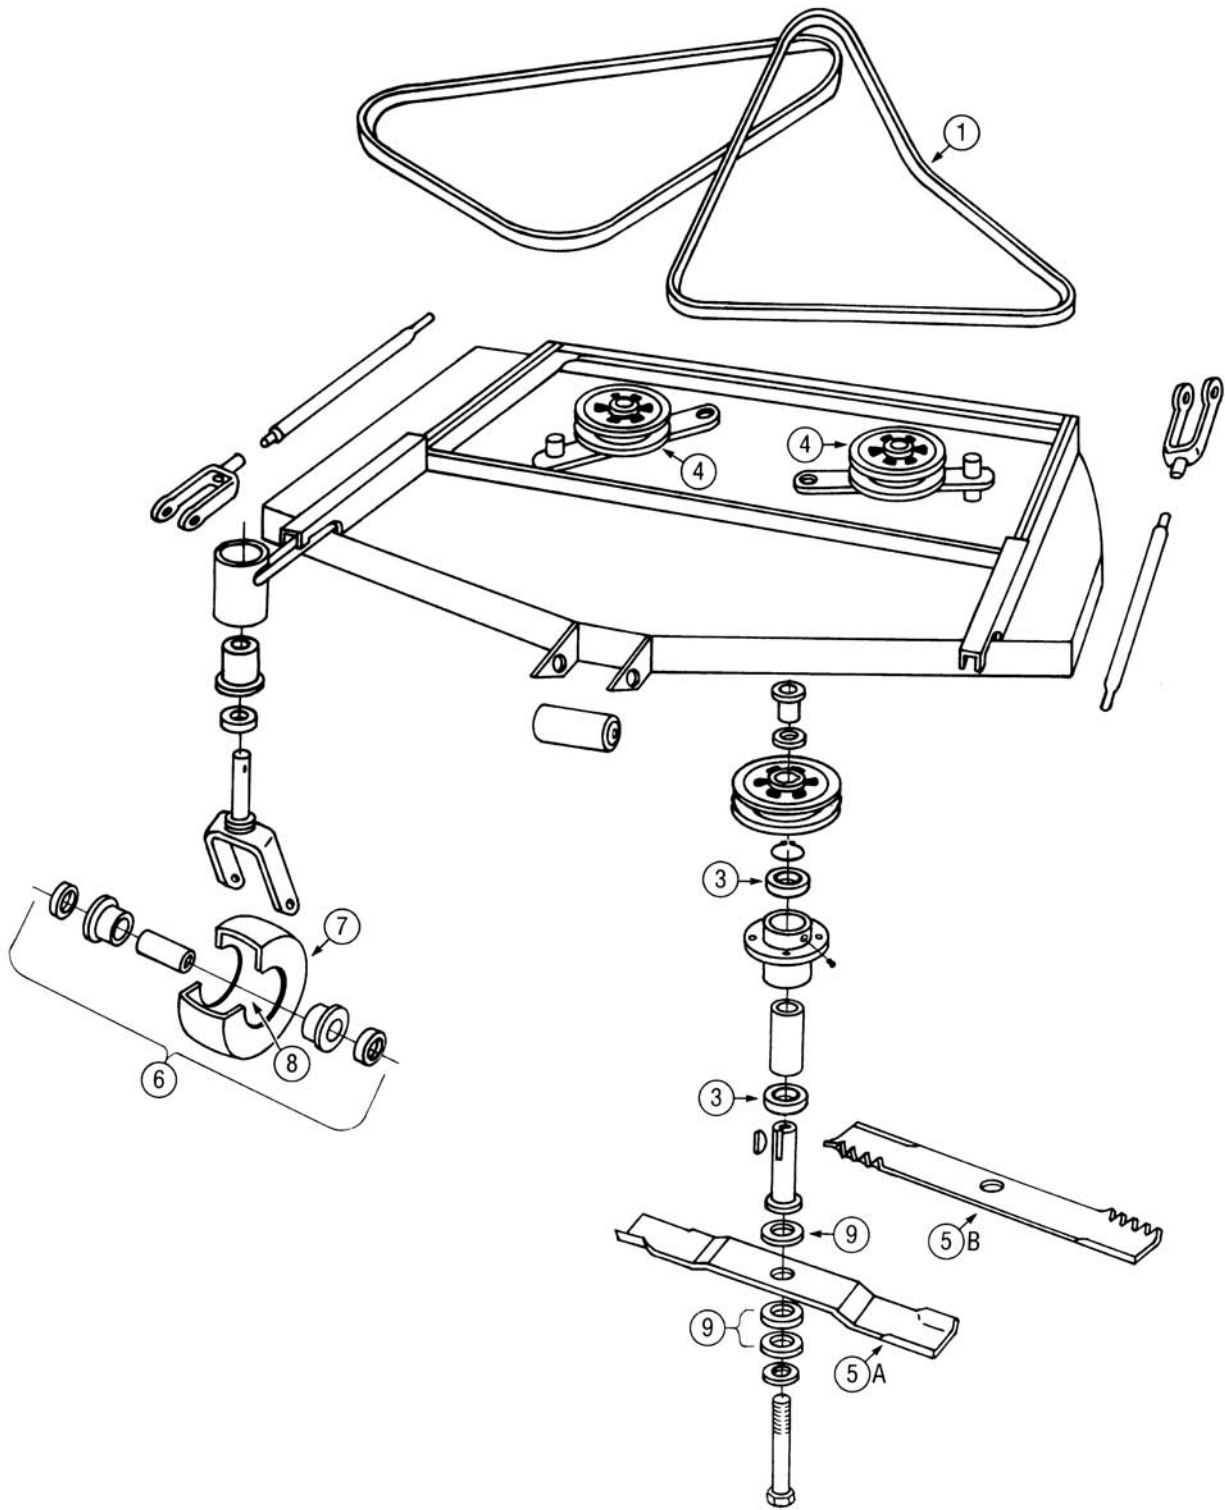

GRASSHOPPER MODEL 9048, 9052, 9061 & 6372 DECK MOWERS

Grasshopper Model 9048, 9052, 9061 & 6372 Deck Mowers

| Ref # | Frederick # | OEM # | ASC # | Description |
|-------|-------------|--------|-------|---------------------------------------|
| 1 | 75-565 | 382037 | 52847 | BLADE BELT RIGHT SIDE 52CUT " |
| | 75-582 | 382049 | 74341 | BLADE BELT RIGHT SIDE 61CUT " |
| 2 | N/A | N/A | | N/A |
| 4 | 78-021 | 393225 | 43623 | FLAT IDLER PULLEY |
| 5A | 91-545 | 320231 | | BLADE 31-44" CUT & CENTER ON 48"CUT " |
| | 91-546 | 320236 | | BLADE 31-52" CUT & OUTER ON 48"CUT " |
| | 91-547 | 320242 | 34050 | BLADE 21 FOR 61" CUT " |
| | 91-544 | 320250 | 50464 | BLADE 25 FOR 72" CUT LOW LIFT " |
| 5B | 90-413 | | | GATOR MULCHER FOR 91-545 " |
| | 491-546 | | 66766 | FUSION® BLADE 48 " |
| | 491-547 | | 61970 | FUSION® BLADE 61 " |
| | 490-729 | | | FUSION® GATOR MAGNUM 52 |
| | 90-729 | | | GATOR MULCHER MAGNUM " |
| | 90-429 | | | GATOR MULCHER FOR 91-546 " |
| | 90-712 | | | GATOR MULCHER MAGNUM " |
| 6 | N/A | N/A | | N/A |
| 7 | 68-131 | | | 9X350-4 SMOOTH TIRE |
| 8 | 71-274 | | | TIRE TUBE |
| 9 | 09-006 | 421200 | | FIBER SPACER 1/2 " |

*** NON-Stocked but Previously Special Ordered Item**