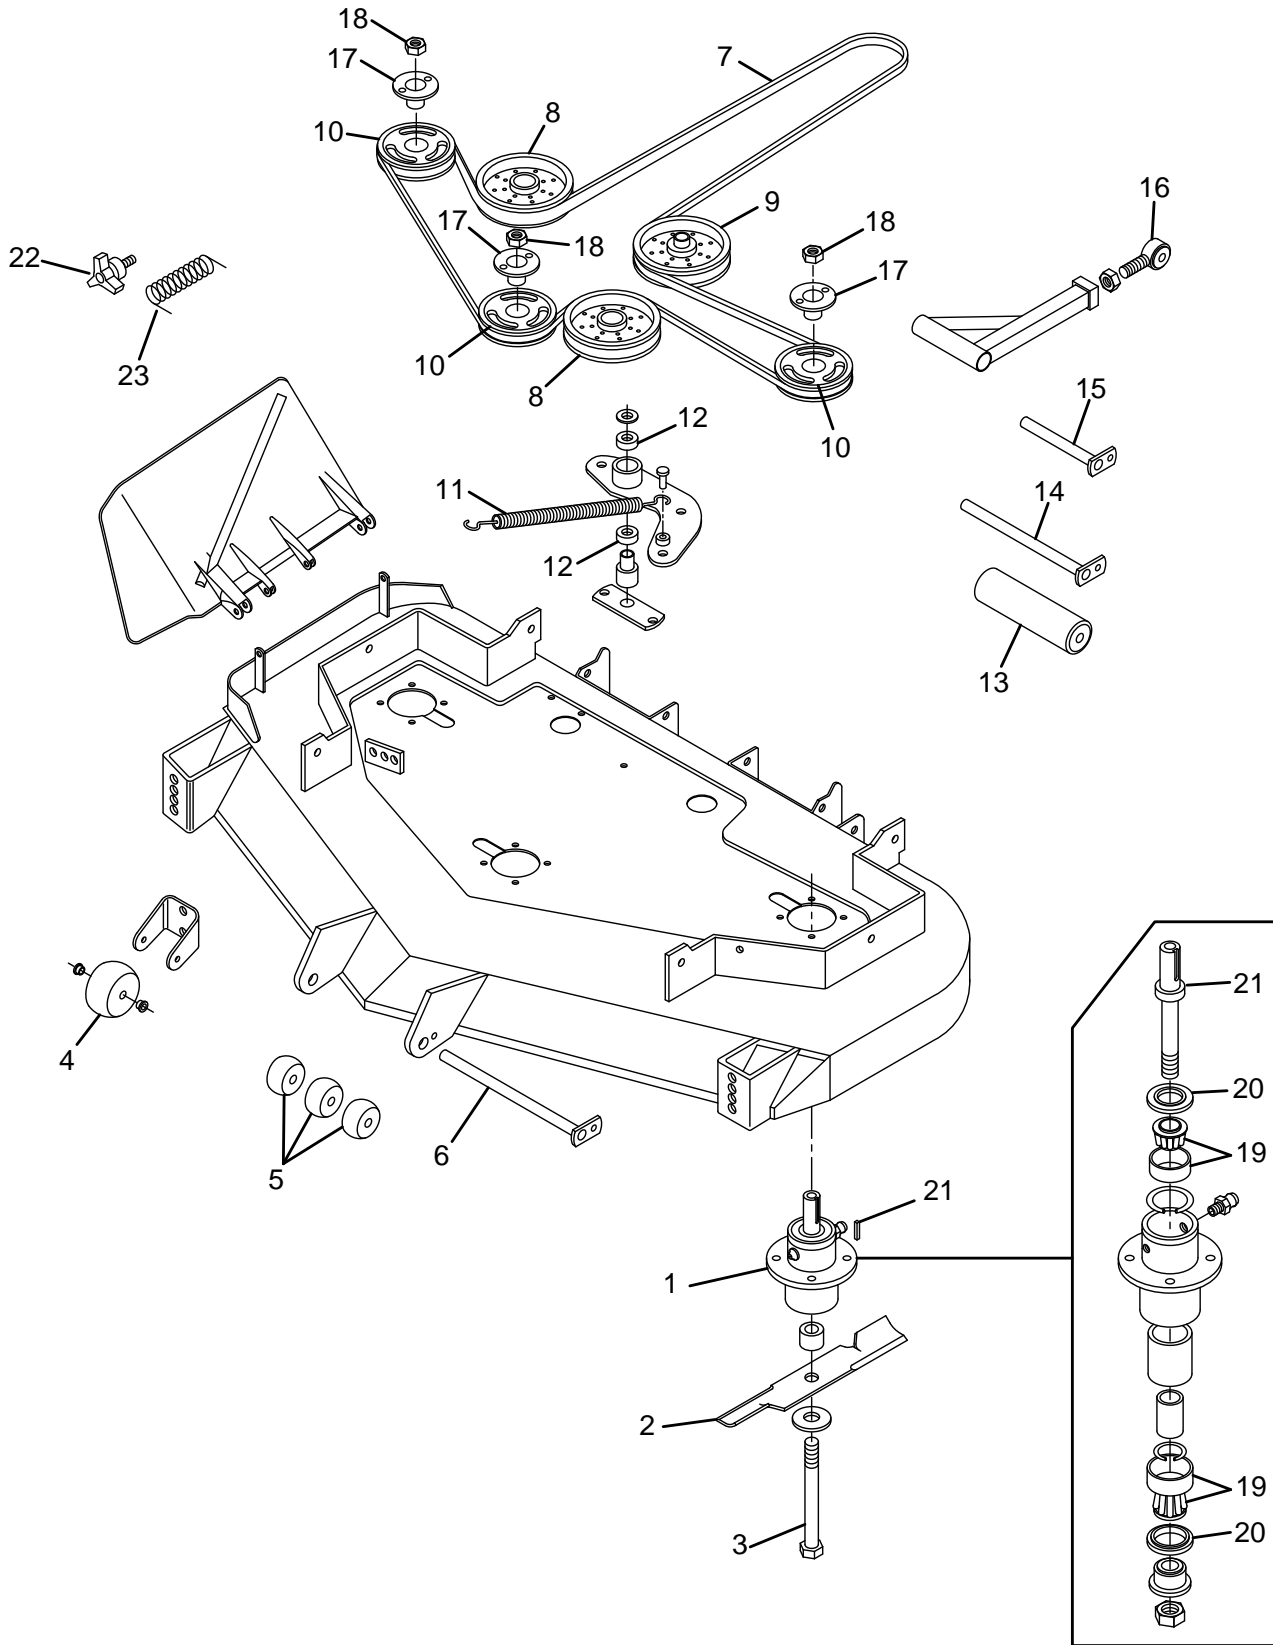

# SCAG TIGER CUB 61A DECK MOWER

## Scag Tiger Cub 61A Deck Mower

Ref #	Frederick #	OEM #	ASC #	Description
1	82-325	461663	55082	SPINDLE ASSY
2		482464		BLADE
3	04-125	04001-41	55807	BLADE BOLT 5/8-11 X 9-1/2"
4	72-758	481632		DECK WHEEL
5		482295		DECK WHEEL
6		45944		SHAFT
7	75-631	482652		DECK BELT - 5/8 x 175-29/32"
8		482416		IDLER PULLEY 5" OD "
9		482743		IDLER PULLEY 5" OD
10		48790		SPINDLE PULLEY
11		482718		SPRING, IDLER
12	45-242	48224	60337	BEARING
13		48038		DECK ROLLER
14		45944		SHAFT
15		451240		SHAFT
16		48763		TURNBUCKLE EYELET 5/8" RH MALE THREAD
17	78-003	48926		PULLEY COLLAR 1-1/8" BORE
18		04020-09		NUT 5/8-11 UNC
19	45-002	481022	57124	BEARING AND RACE
20		481024		SEAL, UPPER
20		481025		SEAL, LOWER
21		43589		SPINDLE SHAFT
22		491625-01		WING NUT 3/8-16
23		482245		SPRING, DEFLECTOR