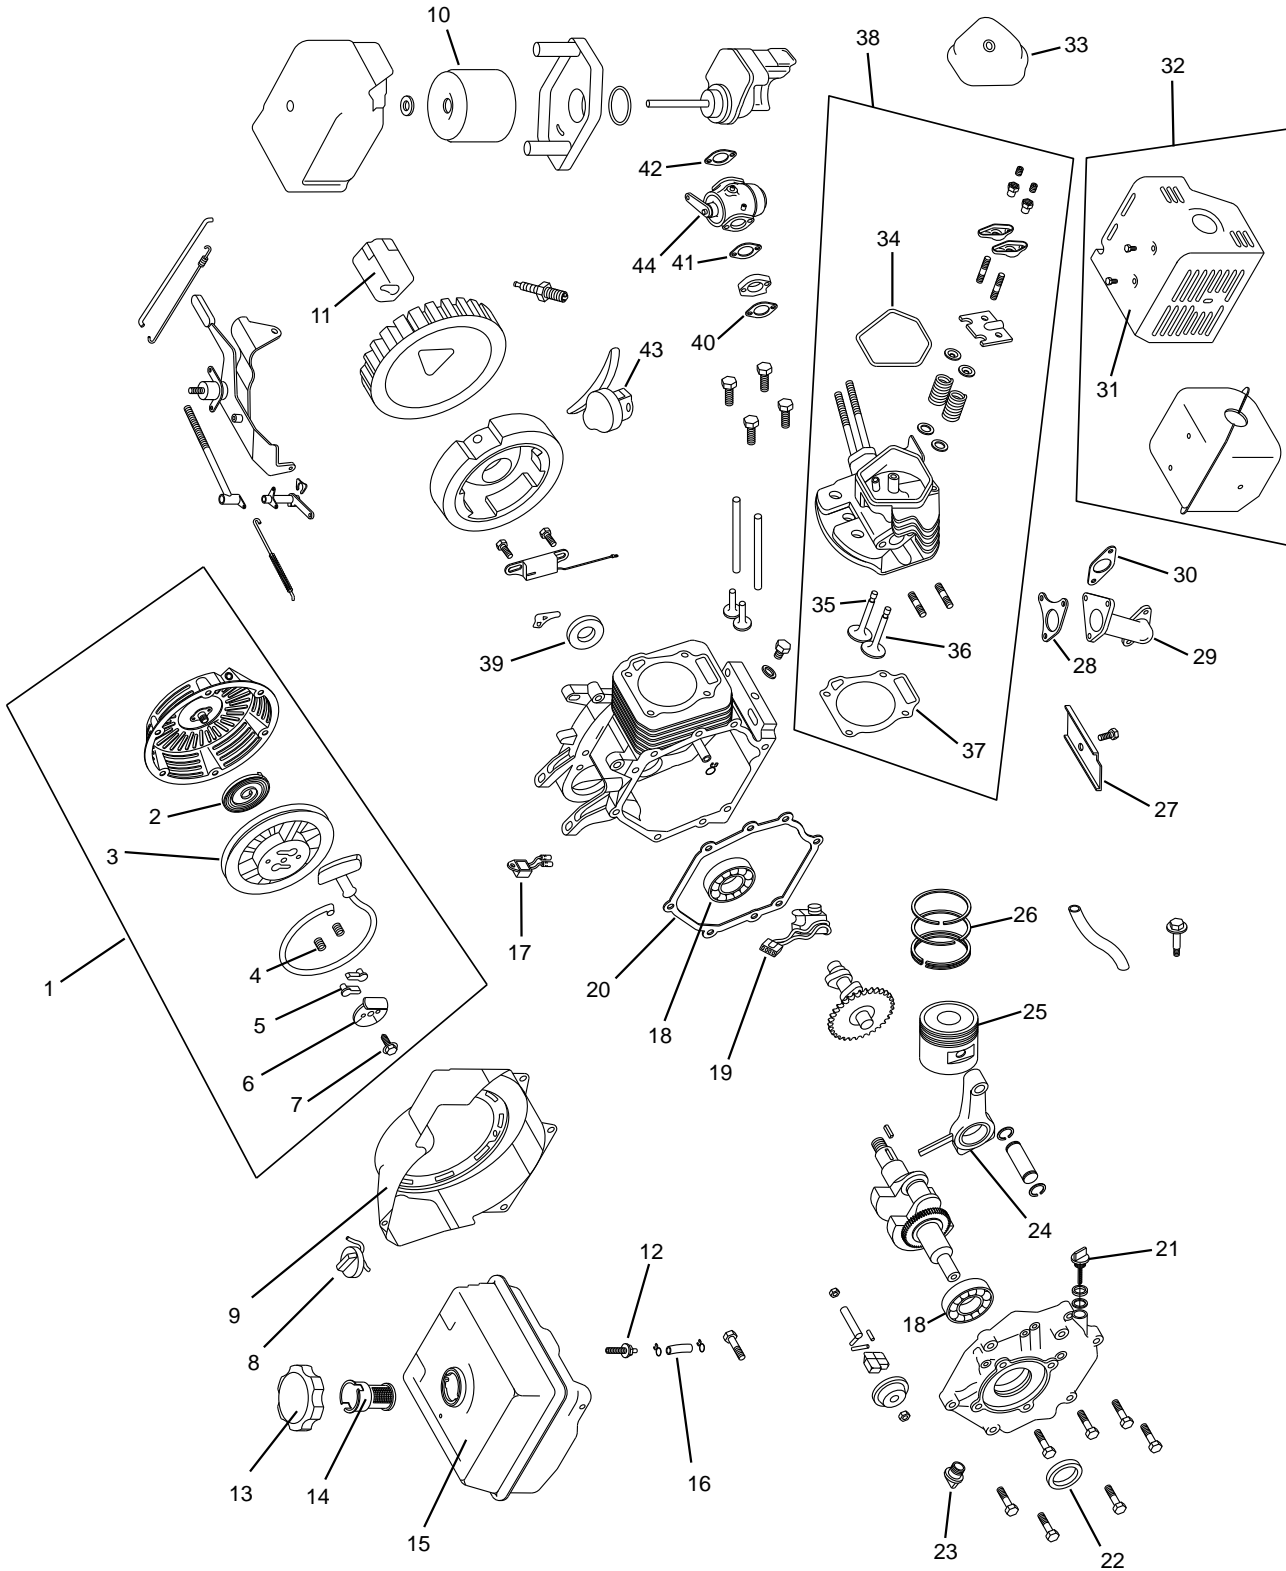

HONDA GX240

Honda GX240

Ref #	Frederick #	OEM #	ASC #	Description
1	31-049	28400-ZE2-W01ZA	67160	Starter assy.
2	31-085	28442-ZE2-W01		Starter spring
3	31-030	28421-ZE2-W01		Starter pulley
4	31-087	28443-ZE2-W01		Starter pawl spring
5	31-083	28422-ZE2-W01		Starter pawl
6		28444-ZE2-W01		Starter pawl retainer
7	31-032	90004-ZE2-W01		Starter center screw
8	33-013	36100-ZE1-015	57157	Switch,on/off
9		19610-ZE2-010ZA		Blower housing
10	30-406	17210-ZE2-505	54994	Air filter
11	31-033	28450-ZE2-W11		Starter cup W/ SCREEN
12	07-393	16955-ZE1-000		Fuel tank joint
13	07-319	17620-ZH7-023	60289	Fuel cap
14	07-118	17672-ZE2-W01		Fuel strainer
15	07-601	17510-ZE2-010ZA		Fuel tank
16		95001-45300-40S		Fuel line
17	33-542	34150-ZH7-003		Diode assy OIL ALERT
18		96100-62060-00		Ball bearing,crankshaft
19	33-540	15510-ZE2-033		Oil level switch
20	50-452	11381-ZE2-800		Gasket, sump cover
21	50-453	15600-735-00	66818	Oil cap and indicator
22	49-193	91201-890-00		Oil seal PTO 30X46X8
23	50-454	15600-ZG4-003	66817	Oil cap
24	36-142	13200-ZE2-000		Connecting rod (std)
25	36-244	13101-ZE2-W00		Piston (std)
26	36-044	13010-ZE2-013		Ring set (std)
27		19631-ZE2-D00		Shield, cylinder
28	50-423	18381-ZE2-W10		Gasket, muffler
29	35-045	18330-ZH9-N00		Muffler pipe
30	50-426	18333-ZE3-800		Gasket,muffler pipe
31	35-043	18320-ZE2-W61		Muffler shield
32	35-034	18310-ZE2-W61	60284	Muffler assy.
33		12310-ZE2-020		Rocker cover
34	50-431	12391-ZE2-020		Gasket, rocker cover
35	36-523	14711-ZE2-000		Valve, intake
36	36-524	14721-ZE2-000		Valve, exhaust
37	50-553	12251-ZE2-800		Gasket, cylinder head
38	36-535			Long head assy.
39	49-193	91201-890-00		Oil seal MAG 30X46X8
40	49-191	16223-ZA0-800		Gasket, carb insulator
41	49-187	16221-ZA0-800		Gasket, carb
42	49-184	16220-ZA0-702		Gasket, air cleaner hsging
43	33-521	30500-ZE2-023	57159	Ingniton coil
44	50-634	16100-ZE2-W71		Carb assy.
45	49-914	16610-ZE1-000		Choke lever

*** NON-Stocked but Previously Special Ordered Item**