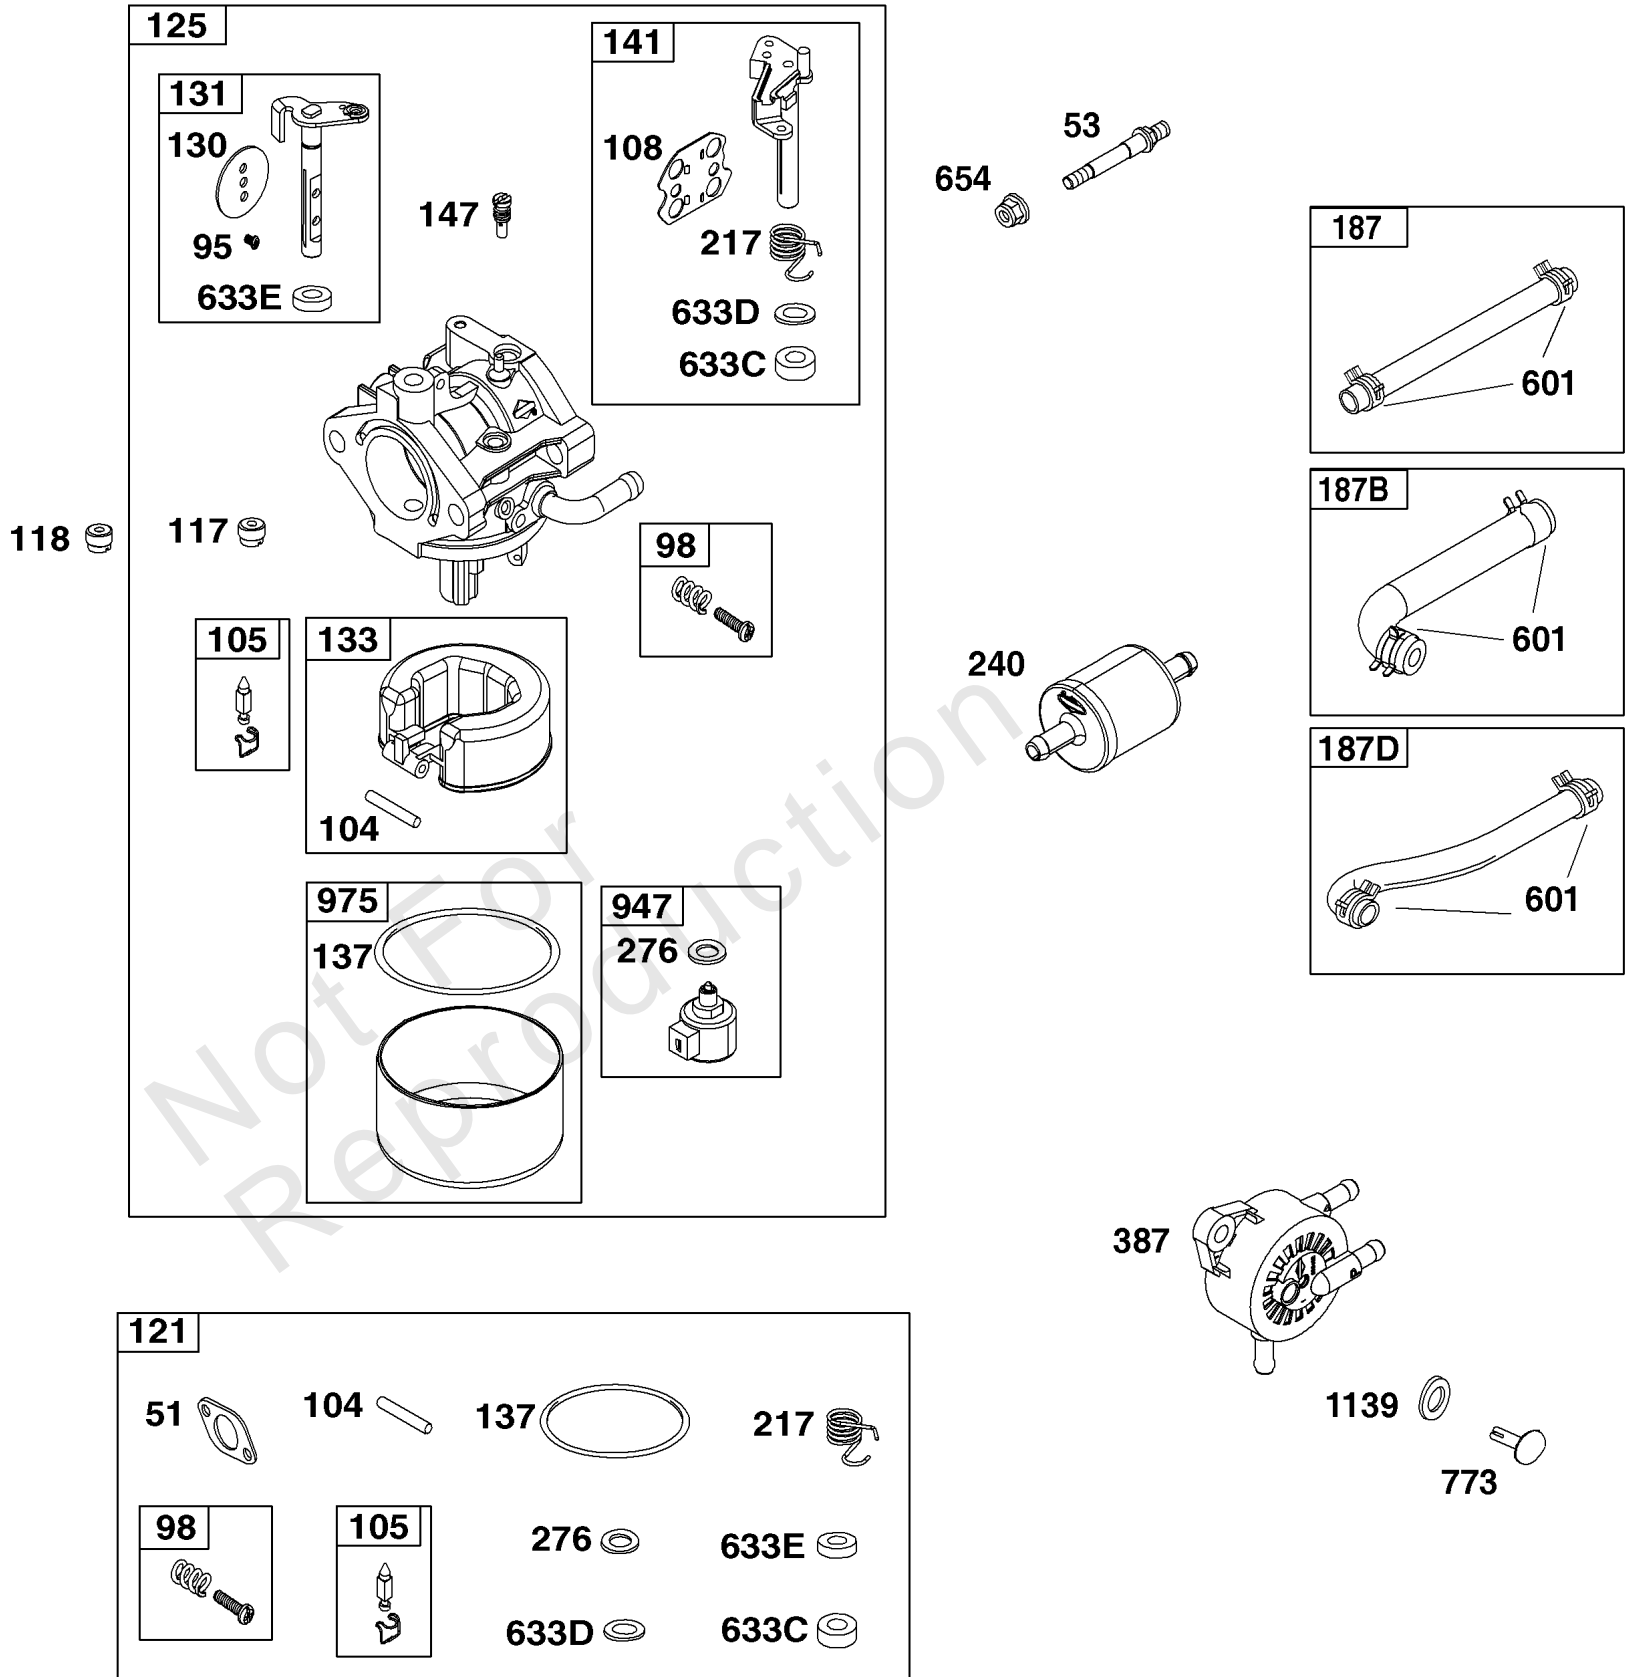

Carburetor and Fuel Supply Group

REF NO	PART NO	QTY	DESCRIPTION
51	-----	1	GASKET, Intake -(Part information located in Cylinder Head Group.)
53	591260	2	STUD -(Carburetor)
95	593897	2	SCREW
98	847139	1	KIT, Idle Speed
104	594860	1	PIN, Float Hinge
105	594868	1	VALVE, Float Needle
108	594863	1	VALVE, Choke
117	594869	1	JET, Main
118	595068	1	JET, Main -(High Altitude)
121	594886	1	KIT, Carburetor Overhaul -(Service Kits may include extra parts not specific to this engine.)
125	594601	1	CARBURETOR
130	594858	1	VALVE, Throttle
131	594856	1	KIT, Throttle Shaft
133	594859	1	FLOAT, Carburetor
137	594861	1	GASKET, Float Bowl
141	594862	1	KIT, Choke Shaft
147	594874	1	JET, Pilot
187	791766	1	LINE, Fuel
187B	791805	1	LINE, Fuel
187D	791744	1	LINE, Fuel
217	594864	1	SPRING, Choke Return
240	84001895	1	FILTER, Fuel
276	846640	1	WASHER, Sealing
387	808656	1	PUMP, Fuel
601	791850	2	CLAMP, Hose
633C	594866	1	SEAL, Choke/Throttle Shaft
633D	594865	1	SEAL, Choke/Throttle Shaft
633E	797629	1	SEAL, Choke/Throttle Shaft
654	690958	2	NUT -(Carburetor)
773	796448	2	RETAINER
947	846639	1	SOLENOID, Fuel
975	594867	1	BOWL, Float
1139	796449	2	WASHER -(Fuel Pump Bracket)

Controls Group

REF NO	PART NO	QTY	DESCRIPTION
188	691693	2	SCREW -(Control Bracket)
202	691841	1	LINK, Mechanical Governor
209	792813	1	SPRING-GOVERNOR
216	691840	1	LINK, Choke
222	597325	1	BRACKET, Control
227	691374	1	LEVER, Governor Control
232	691842	1	SPRING, Governor Link
265	691024	1	CLAMP, Casing
267	794904	1	SCREW -(Casing Clamp)
505	691251	1	NUT -(Governor Control Lever)
559	697561	1	SCREW -(Remote Choke Stop)
559A	693675	1	SCREW -(Remote Choke Stop)
562	691119	1	BOLT -(Governor Control Lever)
729	691224	1	CLIP, Wire
789	698329	1	HARNESS, Wiring
877	790544	1	WIRE/CONNECTOR, Alternator