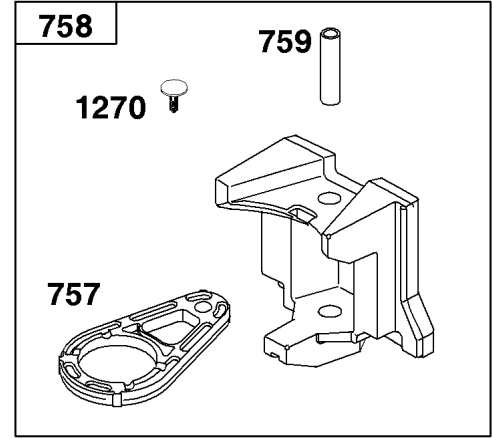

Not For
Reproduction

Crankshaft Group

REF NO	PART NO	QTY	DESCRIPTION
16	596007	1	CRANKSHAFT
24	591757	1	KEY, Flywheel
25	795858	1	PISTON ASSEMBLY -(Standard)
25	795877	1	PISTON ASSEMBLY -(.020 Oversize)
26	794126	1	SET, Ring -(Standard)
26	794127	1	SET, Ring -(.020 Oversize)
27	698469	1	LOCK-PISTON PIN
28	594455	1	PIN, Piston
29	794571	1	ROD, Connecting
32	791118	2	SCREW -(Connecting Rod)
45	-----	2	TAPPET, Valve -(Part information located in Cylinder Head Group.)
46	793880	1	CAMSHAFT
377	691639	1	KEY, Woodruff
741	697128	1	GEAR, Timing
757	793242	2	LINK, Counterweight
758	793763	1	COUNTERWEIGHT
759	697392	2	PIN, Counterweight
1270	793243	1	PLUG, AVS Counterweight