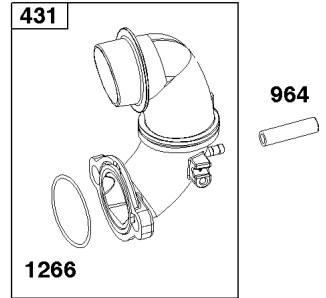

Not For Reproduction

1319
1319A ⚠

1036 ⚠

305B
⚙

Not For
Reproduction

Blower Housing and Air Cleaner Group

REF NO	PART NO	QTY	DESCRIPTION
187B	-----	1	LINE, Fuel -(Part information located in Fuel Supply Group.)
187D	-----	1	LINE, Fuel -(Part information located in Fuel Supply Group.)
304	592814	1	HOUSING-BLOWER
305	596718	2	SCREW -(Blower Housing)
305B	795891	1	SCREW -(Blower Housing)
305C	799370	2	SCREW -(Blower Housing)
431	799043	1	MANIFOLD, Intake
445	793569	1	FILTER, A/C Cartridge
467	597244	1	KNOB, Air Cleaner Cover
601	-----	4	CLAMP, Hose -(Part information located in Fuel Supply Group.)
773	-----	2	RETAINER -(Part information located in Fuel Supply Group.)
964	799159	1	CAP, Connector
967	793685	1	FILTER, Pre Cleaner
968	591648	1	COVER-AIR CLEANER
1036	-----	1	LABEL, Emissions -(Available from a Briggs & Stratton Authorized Dealer)
1040	698368	1	PLATE, Trim
1139	-----	2	WASHER -(Part information located in Fuel Supply Group.)
1265	794151	1	SUPPORT, Blower Housing
1266	691917	1	SEAL, O-Ring -(Intake Elbow)
1279	690297	2	SCREW -(Regulator) (Blower Housing Support)
1319	794467	1	LABEL, Warning -(REQUIRED When Replacing Parts With Warning Labels Affixed)
1319A	797669	1	LABEL, Warning -(REQUIRED When Replacing Parts With Warning Labels Affixed)

Not For
Reproduction

Crankshaft Group

REF NO	PART NO	QTY	DESCRIPTION
16	596007	1	CRANKSHAFT
24	591757	1	KEY, Flywheel
25	795858	1	PISTON ASSEMBLY -(Standard)
25	795877	1	PISTON ASSEMBLY -(.020 Oversize)
26	794126	1	SET, Ring -(Standard)
26	794127	1	SET, Ring -(.020 Oversize)
27	698469	1	LOCK-PISTON PIN
28	594455	1	PIN, Piston
29	794571	1	ROD, Connecting
32	791118	2	SCREW -(Connecting Rod)
45	-----	2	TAPPET, Valve -(Part information located in Cylinder Head Group.)
46	793880	1	CAMSHAFT
377	691639	1	KEY, Woodruff
741	697128	1	GEAR, Timing
757	793242	2	LINK, Counterweight
758	793763	1	COUNTERWEIGHT
759	697392	2	PIN, Counterweight
1270	793243	1	PLUG, AVS Counterweight