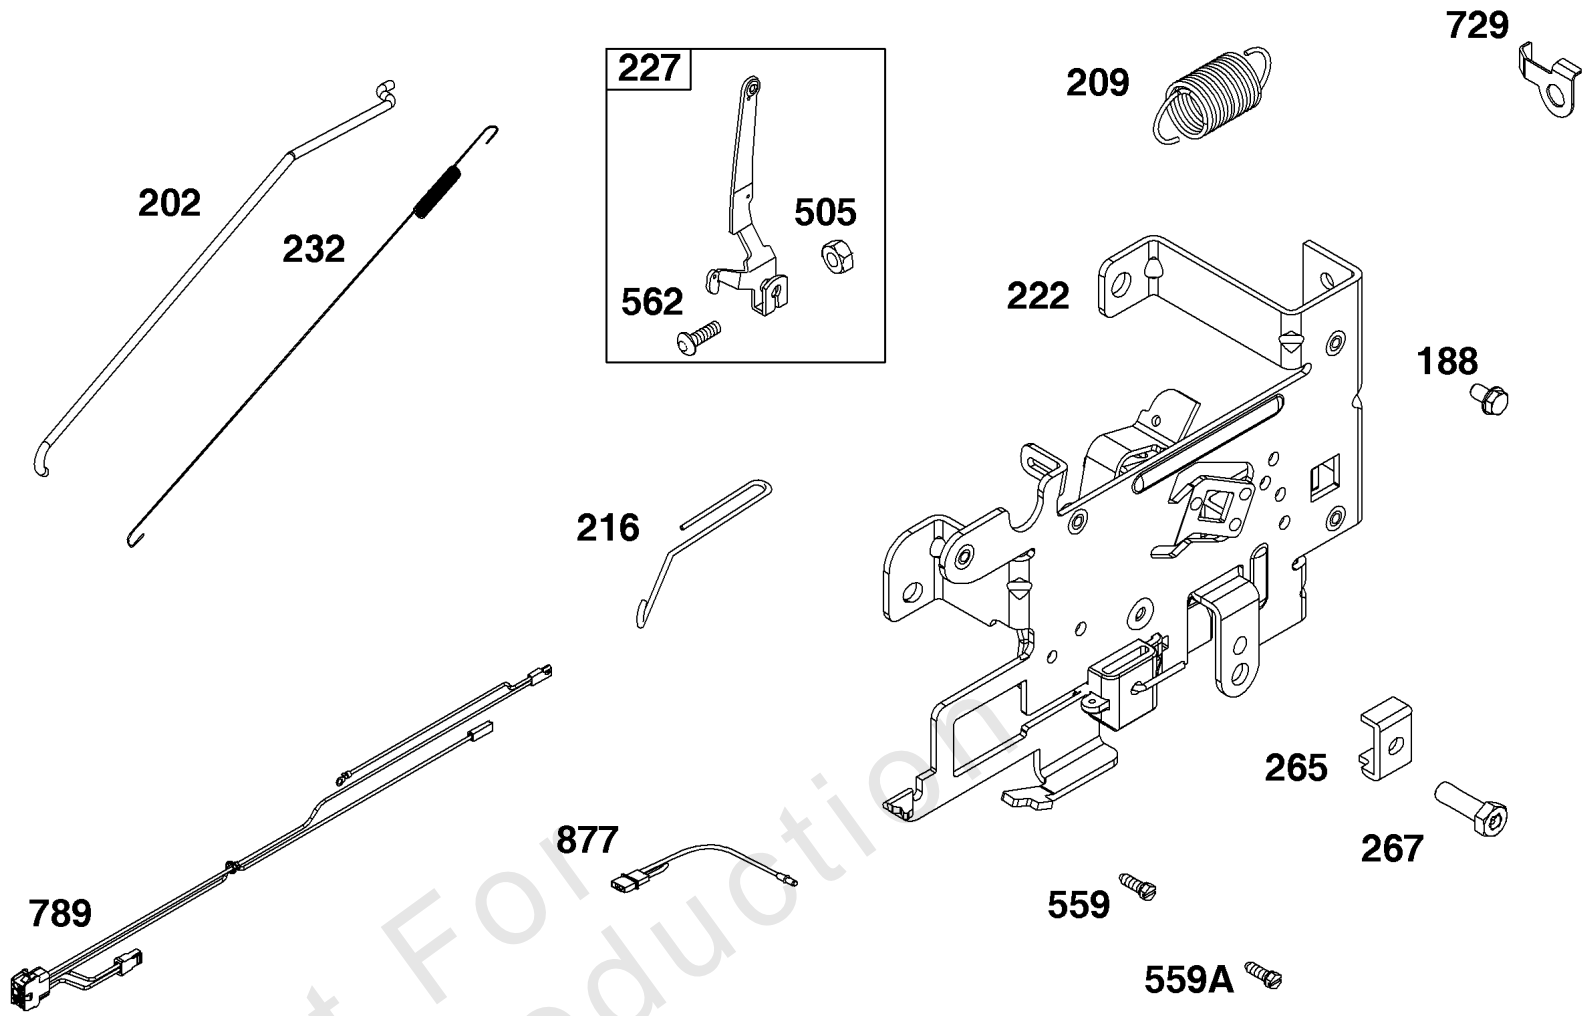

Carburetor and Fuel Supply Group

REF NO	PART NO	QTY	DESCRIPTION
51	-----	1	GASKET, Intake -(Part information located in Cylinder Head Group.)
53	591260	2	STUD -(Carburetor)
95	593897	2	SCREW
98	847139	1	KIT, Idle Speed
104	594860	1	PIN, Float Hinge
105	594868	1	VALVE, Float Needle
108	594863	1	VALVE, Choke
117	594869	1	JET, Main
118	595068	1	JET, Main -(High Altitude)
121	594886	1	KIT, Carburetor Overhaul -(Service Kits may include extra parts not specific to this engine.)
125	594601	1	CARBURETOR
130	594858	1	VALVE, Throttle
131	594856	1	KIT, Throttle Shaft
133	594859	1	FLOAT, Carburetor
137	594861	1	GASKET, Float Bowl
141	594862	1	KIT, Choke Shaft
147	594874	1	JET, Pilot
187	791766	1	LINE, Fuel
187B	791805	1	LINE, Fuel
187D	791744	1	LINE, Fuel
217	594864	1	SPRING, Choke Return
240	84001895	1	FILTER, Fuel
276	846640	1	WASHER, Sealing
387	808656	1	PUMP, Fuel
601	791850	2	CLAMP, Hose
633C	594866	1	SEAL, Choke/Throttle Shaft
633D	594865	1	SEAL, Choke/Throttle Shaft
633E	797629	1	SEAL, Choke/Throttle Shaft
654	690958	2	NUT -(Carburetor)
773	796448	2	RETAINER
947	846639	1	SOLENOID, Fuel
975	594867	1	BOWL, Float
1139	796449	2	WASHER -(Fuel Pump Bracket)

Controls Group

REF NO	PART NO	QTY	DESCRIPTION
188	691693	2	SCREW -(Control Bracket)
202	691841	1	LINK, Mechanical Governor
209	792813	1	SPRING-GOVERNOR
216	691840	1	LINK, Choke
222	597325	1	BRACKET, Control
227	691374	1	LEVER, Governor Control
232	691842	1	SPRING, Governor Link
265	691024	1	CLAMP, Casing
267	794904	1	SCREW -(Casing Clamp)
505	691251	1	NUT -(Governor Control Lever)
559	697561	1	SCREW -(Remote Choke Stop)
559A	693675	1	SCREW -(Remote Choke Stop)
562	691119	1	BOLT -(Governor Control Lever)
729	691224	1	CLIP, Wire
789	698329	1	HARNESS, Wiring
877	790544	1	WIRE/CONNECTOR, Alternator