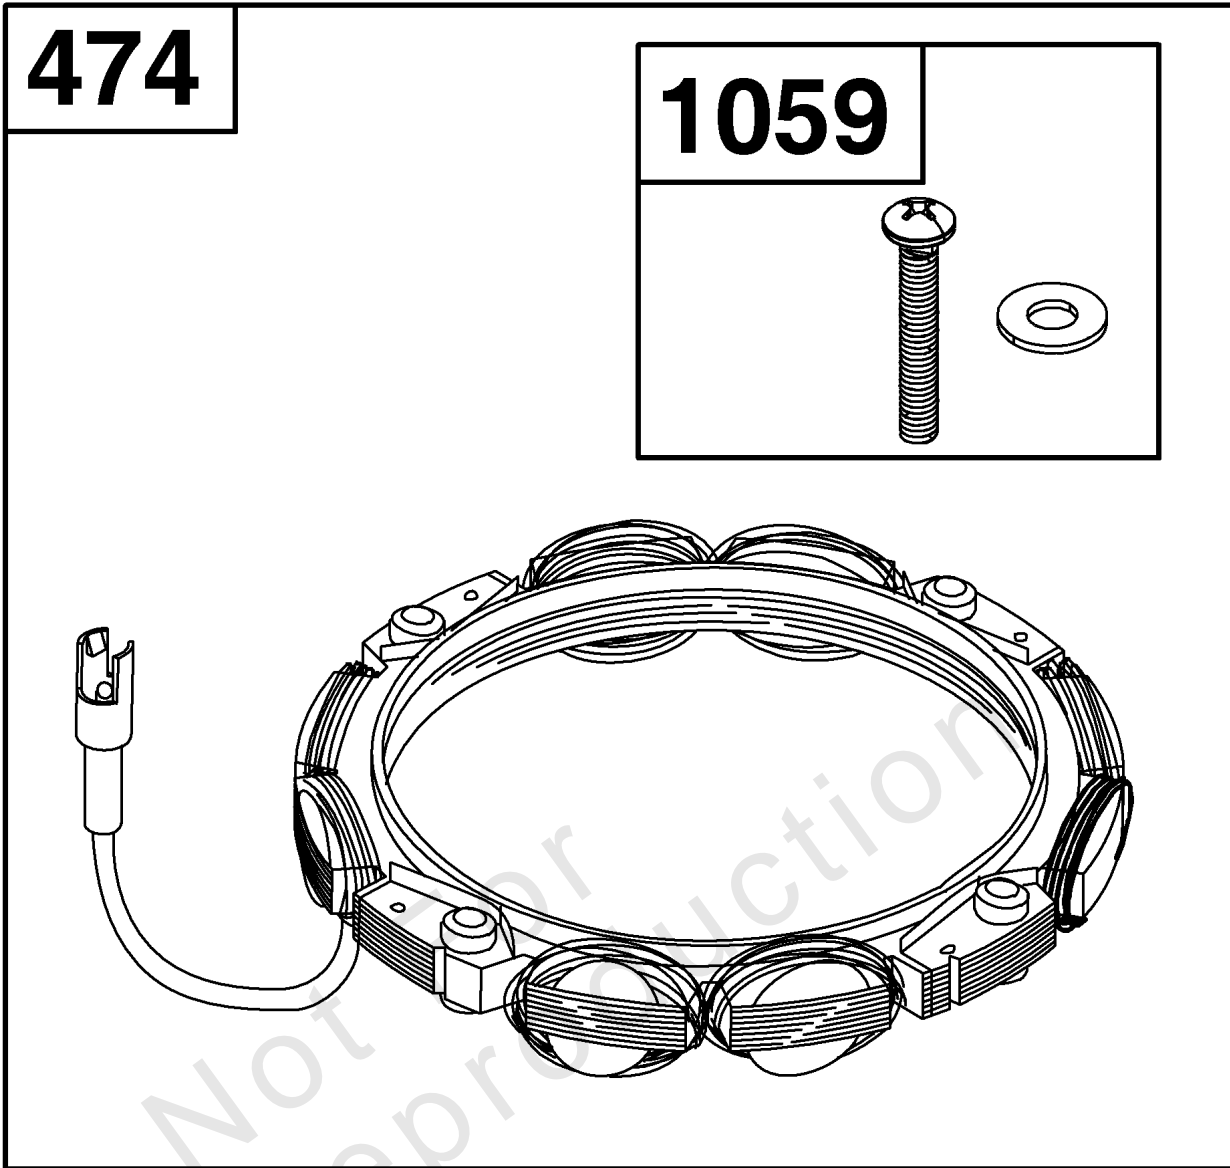

Parts Manual

Mfg. No: 33S877-0019-G1

Model Components	Page
Alternator Group.....	4
Blower Housing and Air Cleaner Group.....	6
Carburetor and Fuel Supply Group.....	8
Controls Group.....	10
Crankcase Cover/Sump and Lubrication Group.....	12
Crankshaft Group.....	14
Cylinder Group.....	16
Cylinder Head Group.....	18
Exhaust Group.....	20
Flywheel, Ignition, and Starter Group.....	22

Not For
Reproduction

Alternator Group

REF NO	PART NO	QTY	DESCRIPTION
474	592829	1	ALTERNATOR
501	794360	1	REGULATOR
526	697088	1	SCREW -(Regulator)
1059	698516	1	KIT, Screw/Washer
1119	691183	4	SCREW -(Alternator)

Carburetor and Fuel Supply Group

REF NO	PART NO	QTY	DESCRIPTION
51	-----	1	GASKET, Intake -(Part information located in Cylinder Head Group.)
53	591260	2	STUD -(Carburetor)
95	593897	2	SCREW
98	847139	1	KIT, Idle Speed
104	594860	1	PIN, Float Hinge
105	594868	1	VALVE, Float Needle
108	594863	1	VALVE, Choke
117	594869	1	JET, Main
118	595068	1	JET, Main -(High Altitude)
121	594886	1	KIT, Carburetor Overhaul -(Service Kits may include extra parts not specific to this engine.)
125	594601	1	CARBURETOR
130	594858	1	VALVE, Throttle
131	594856	1	KIT, Throttle Shaft
133	594859	1	FLOAT, Carburetor
137	594861	1	GASKET, Float Bowl
141	594862	1	KIT, Choke Shaft
147	594874	1	JET, Pilot
187	791766	1	LINE, Fuel
187B	791805	1	LINE, Fuel
187D	791744	1	LINE, Fuel
217	594864	1	SPRING, Choke Return
240	84001895	1	FILTER, Fuel
276	846640	1	WASHER, Sealing
387	808656	1	PUMP, Fuel
601	791850	2	CLAMP, Hose
633C	594866	1	SEAL, Choke/Throttle Shaft
633D	594865	1	SEAL, Choke/Throttle Shaft
633E	797629	1	SEAL, Choke/Throttle Shaft
654	690958	2	NUT -(Carburetor)
773	796448	2	RETAINER
947	846639	1	SOLENOID, Fuel
975	594867	1	BOWL, Float
1139	796449	2	WASHER -(Fuel Pump Bracket)