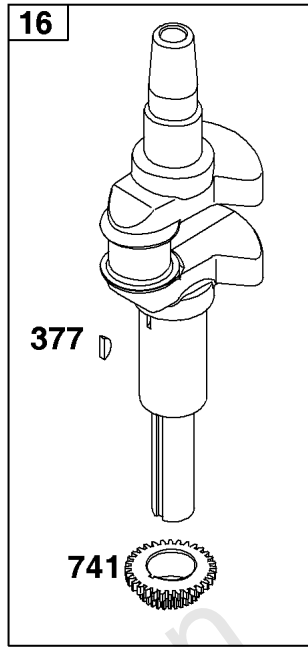

Not For
Reproduction

Crankshaft Group

REF NO	PART NO	QTY	DESCRIPTION
16	596007	1	CRANKSHAFT
24	591757	1	KEY, Flywheel
25	795858	1	PISTON ASSEMBLY -(Standard)
25	795877	1	PISTON ASSEMBLY -(.020 Oversize)
26	794126	1	SET, Ring -(Standard)
26	794127	1	SET, Ring -(.020 Oversize)
27	698469	1	LOCK-PISTON PIN
28	594455	1	PIN, Piston
29	794571	1	ROD, Connecting
32	791118	2	SCREW -(Connecting Rod)
45	-----	2	TAPPET, Valve -(Part information located in Cylinder Head Group.)
46	793880	1	CAMSHAFT
377	691639	1	KEY, Woodruff
741	697128	1	GEAR, Timing
757	793242	2	LINK, Counterweight
758	793763	1	COUNTERWEIGHT
759	697392	2	PIN, Counterweight
1270	793243	1	PLUG, AVS Counterweight