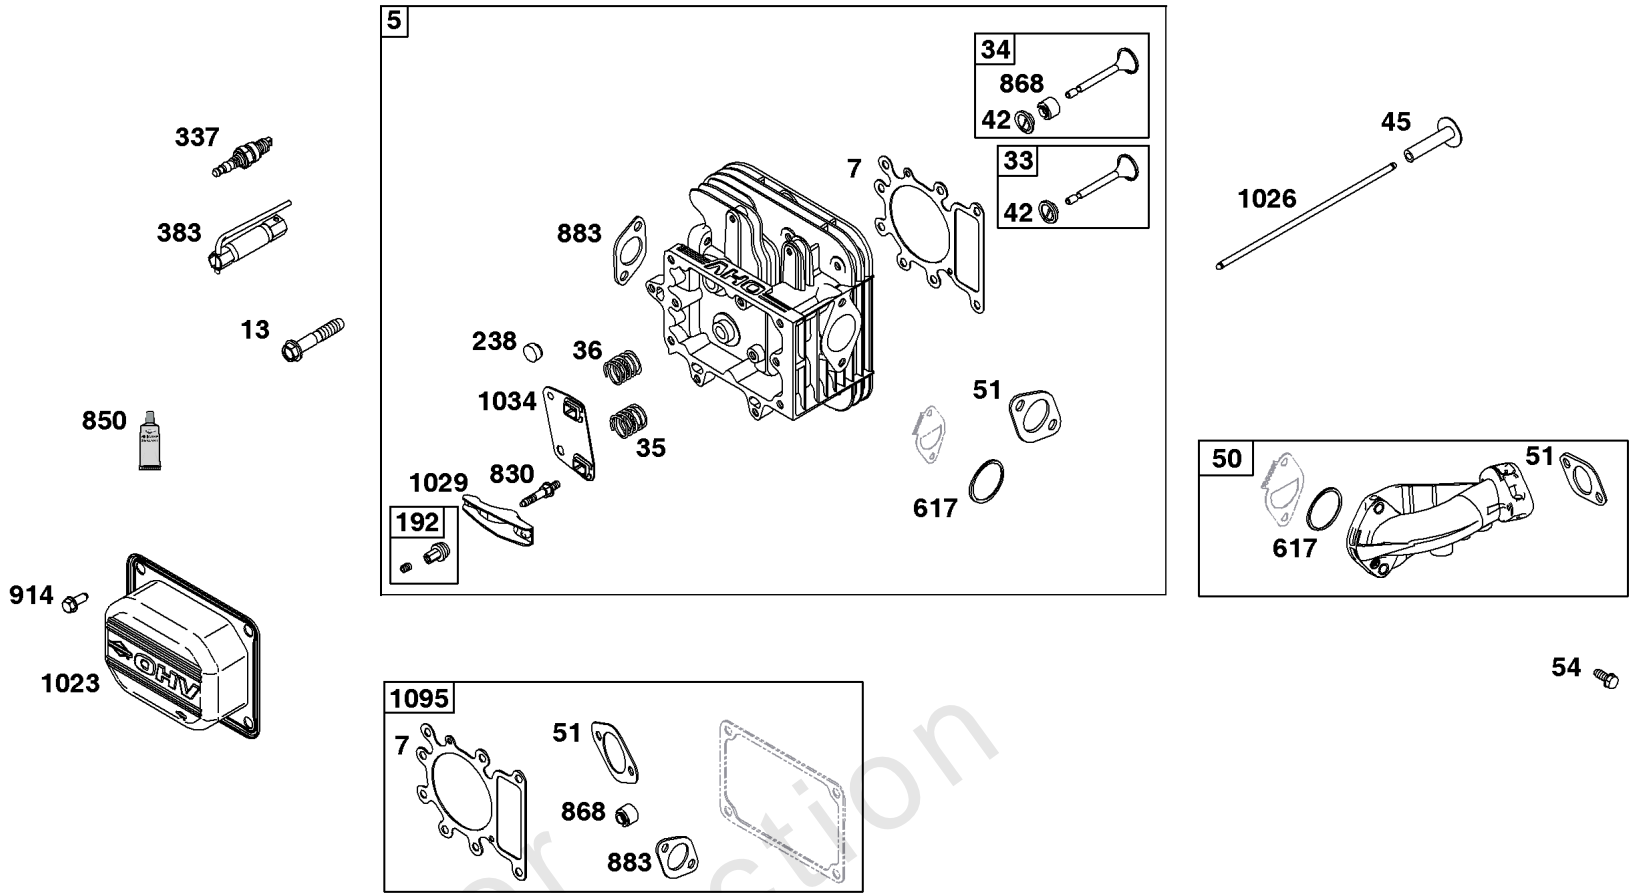

Not For
Reproduction

Cylinder Head Group

REF NO	PART NO	QTY	DESCRIPTION
5	591750	1	HEAD, Cylinder
7	794114	1	GASKET, Cylinder Head
13	84001963	8	SCREW -(Cylinder Head)
33	591752	1	VALVE, Exhaust
34	591751	1	VALVE, Intake
35	691279	1	SPRING, Valve -(Intake)
36	691279	1	SPRING, Valve -(Exhaust)
42	499586	2	KEEPER, Valve
45	690564	2	TAPPET, Valve
50	592842	1	MANIFOLD-INTAKE
51	692137	1	GASKET-INTAKE
54	691148	2	SCREW -(Intake Manifold)
192	691986	2	ADJUSTER, ROCKER ARM
238	691843	2	CAP, Valve
337	491055S	1	PLUG-SPARK
383	19576S	1	WRENCH, Spark Plug
617	692138	1	SEAL, O-Ring -(Intake Manifold)
830	691095	2	STUD-ROCKER ARM
850	-----	1	SEALANT, Liquid -(Part information located in Crankcase Cover/Sump and Lubrication Group.)
868	690968	1	SEAL, Valve
883	-----	2	GASKET, Exhaust -(Part information located in Exhaust Group.)
914	691108	4	SCREW -(Rocker Cover)
1023	797421	1	COVER-ROCKER
1026	692003	1	ROD, Push -(Intake)
1026	692011	1	ROD, Push -(Exhaust)
1029	691751	2	ARM, Rocker
1034	690822	1	GUIDE, Push Rod
1095	794152	1	GASKET SET, Valve -(Service Kits may include extra parts not specific to this engine.)