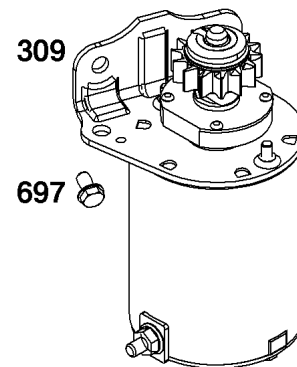

Exhaust Group

REF NO	PART NO	QTY	DESCRIPTION
81	691178	1	LOCK, Muffler Screw
300	795997	1	MUFFLER
613	691416	2	SCREW -(Muffler)
613A	690297	1	SCREW -(Regulator) (Muffler)
676	795036	1	DEFLECTOR, Muffler
677	690661	4	SCREW -(Muffler Deflector)
823	698941	2	SCREW -(Muffler Adapter)
864	796002	1	ADAPTER, Muffler
883	692236	2	GASKET, Exhaust

Not For Reproduction