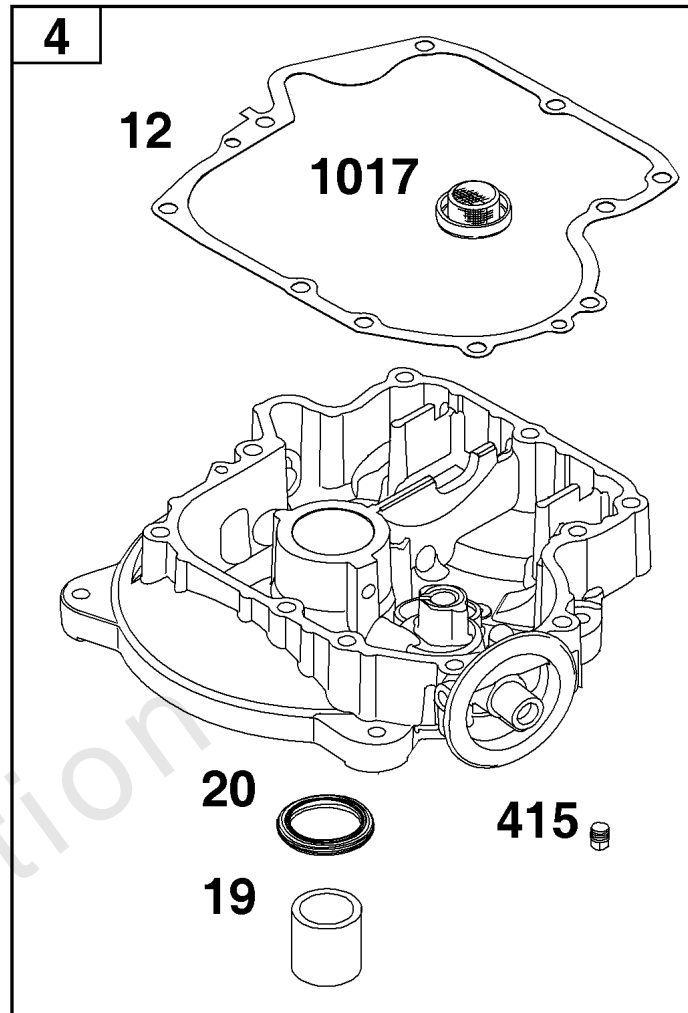

Crankcase Cover/Sump and Lubrication Group

REF NO	PART NO	QTY	DESCRIPTION
4	591009	1	SUMP, Engine
12	697110	1	GASKET, Crankcase
15	690946	1	PLUG, Oil Drain
19	591010	1	KIT, Bushing/Seal -(PTO Side)
20	795387	1	SEAL, Oil -(PTO Side)
22	692125	10	SCREW -(Crankcase Cover/Sump)
43	691968	1	SLINGER, Governor/Oil
415	794903	1	PLUG
523	790443	1	DIPSTICK/TUBE ASSEMBLY
524	691032	1	SEAL, O-Ring -(Dipstick Tube)
525	697085	1	TUBE, Dipstick
750	790832	3	SCREW -(Oil Pump Cover)
842	691031	1	SEAL, O-Ring -(Dipstick Cap)
847	790443	1	DIPSTICK/TUBE ASSEMBLY
850	100106	1	SEALANT, Liquid
943	690589	1	SEAL, O-Ring -(Oil Pump Cover)
965	499613	1	COVER, Oil Pump
1017	796981	1	SCREEN, Oil Pump
1024	794644	1	PUMP-OIL
1027	696854	1	FILTER-OIL