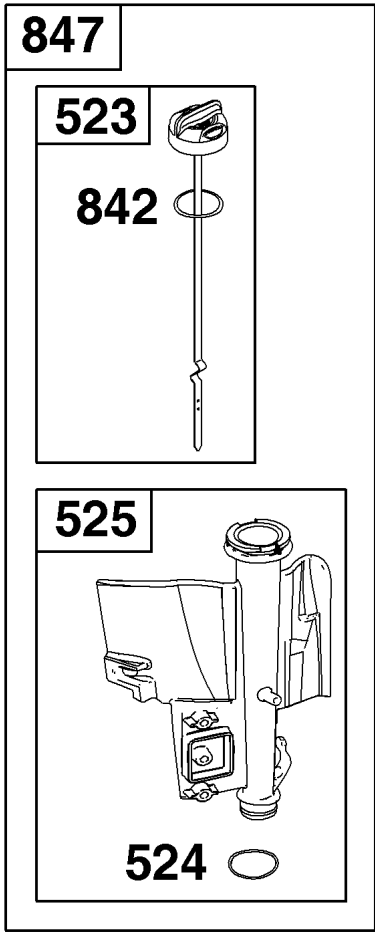

Not For
Reproduction

Alternator Group

REF NO	PART NO	QTY	DESCRIPTION
474	592829	1	ALTERNATOR
501	794360	1	REGULATOR
526	697088	1	SCREW -(Regulator)
1059	698516	1	KIT, Screw/Washer
1119	691183	4	SCREW -(Alternator)

Carburetor and Fuel Supply Group

REF NO	PART NO	QTY	DESCRIPTION
51	-----	1	GASKET, Intake -(Part information located in Cylinder Head Group.)
53	591260	2	STUD -(Carburetor)
95	593897	2	SCREW
98	847139	1	KIT, Idle Speed
104	594860	1	PIN, Float Hinge
105	594868	1	VALVE, Float Needle
108	594863	1	VALVE, Choke
117	594869	1	JET, Main
118	595068	1	JET, Main -(High Altitude)
121	594886	1	KIT, Carburetor Overhaul -(Service Kits may include extra parts not specific to this engine.)
125	594601	1	CARBURETOR
130	594858	1	VALVE, Throttle
131	594856	1	KIT, Throttle Shaft
133	594859	1	FLOAT, Carburetor
137	594861	1	GASKET, Float Bowl
141	594862	1	KIT, Choke Shaft
147	594874	1	JET, Pilot
187	791766	1	LINE, Fuel
187B	791805	1	LINE, Fuel
187D	791744	1	LINE, Fuel
217	594864	1	SPRING, Choke Return
240	84001895	1	FILTER, Fuel
276	846640	1	WASHER, Sealing
387	808656	1	PUMP, Fuel
601	791850	2	CLAMP, Hose
633C	594866	1	SEAL, Choke/Throttle Shaft
633D	594865	1	SEAL, Choke/Throttle Shaft
633E	797629	1	SEAL, Choke/Throttle Shaft
654	690958	2	NUT -(Carburetor)
773	796448	2	RETAINER
947	846639	1	SOLENOID, Fuel
975	594867	1	BOWL, Float
1139	796449	2	WASHER -(Fuel Pump Bracket)

Controls Group

REF NO	PART NO	QTY	DESCRIPTION
188	691693	2	SCREW -(Control Bracket)
202	691841	1	LINK, Mechanical Governor
209	792813	1	SPRING-GOVERNOR
216	691840	1	LINK, Choke
222	597325	1	BRACKET, Control
227	691374	1	LEVER, Governor Control
232	691842	1	SPRING, Governor Link
265	691024	1	CLAMP, Casing
267	794904	1	SCREW -(Casing Clamp)
505	691251	1	NUT -(Governor Control Lever)
559	697561	1	SCREW -(Remote Choke Stop)
559A	693675	1	SCREW -(Remote Choke Stop)
562	691119	1	BOLT -(Governor Control Lever)
729	691224	1	CLIP, Wire
789	698329	1	HARNESS, Wiring
877	790544	1	WIRE/CONNECTOR, Alternator