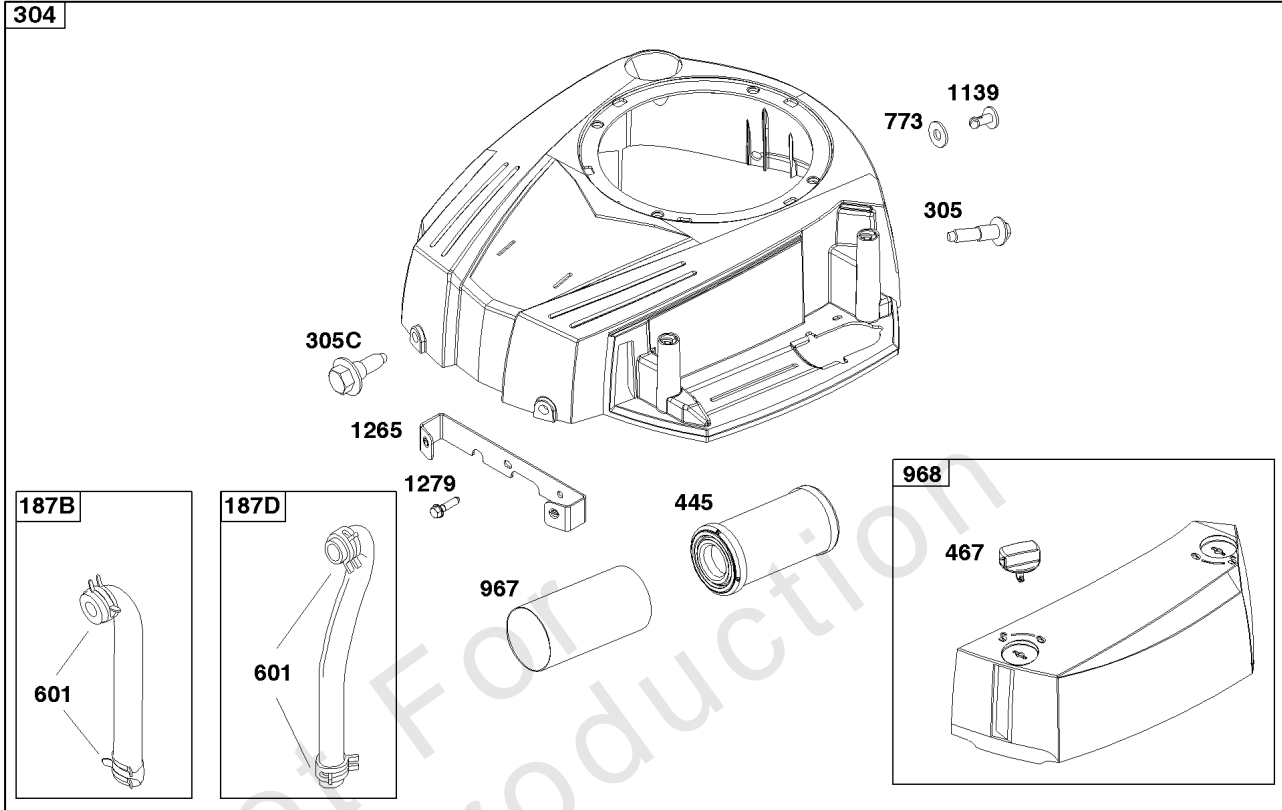

1319
1319A ⚠

1036 ⚠

305B
⚙

Not For
Reproduction

Blower Housing and Air Cleaner Group

REF NO	PART NO	QTY	DESCRIPTION
187B	-----	1	LINE, Fuel -(Part information located in Fuel Supply Group.)
187D	-----	1	LINE, Fuel -(Part information located in Fuel Supply Group.)
304	592814	1	HOUSING-BLOWER
305	596718	2	SCREW -(Blower Housing)
305B	795891	1	SCREW -(Blower Housing)
305C	799370	2	SCREW -(Blower Housing)
431	799043	1	MANIFOLD, Intake
445	793569	1	FILTER, A/C Cartridge
467	597244	1	KNOB, Air Cleaner Cover
601	-----	4	CLAMP, Hose -(Part information located in Fuel Supply Group.)
773	-----	2	RETAINER -(Part information located in Fuel Supply Group.)
964	799159	1	CAP, Connector
967	793685	1	FILTER, Pre Cleaner
968	591648	1	COVER-AIR CLEANER
1036	-----	1	LABEL, Emissions -(Available from a Briggs & Stratton Authorized Dealer)
1040	698368	1	PLATE, Trim
1139	-----	2	WASHER -(Part information located in Fuel Supply Group.)
1265	794151	1	SUPPORT, Blower Housing
1266	691917	1	SEAL, O-Ring -(Intake Elbow)
1279	690297	2	SCREW -(Regulator) (Blower Housing Support)
1319	794467	1	LABEL, Warning -(REQUIRED When Replacing Parts With Warning Labels Affixed)
1319A	797669	1	LABEL, Warning -(REQUIRED When Replacing Parts With Warning Labels Affixed)