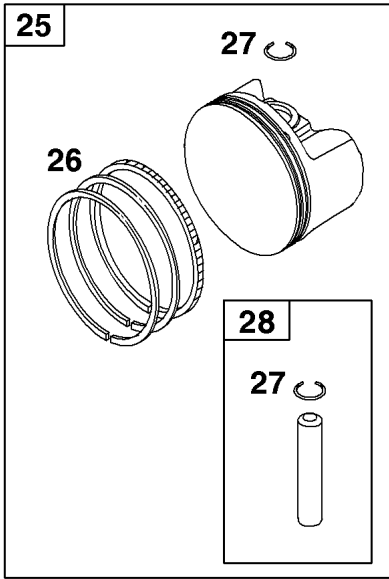

Not For
Reproduction

Crankshaft Group

REF NO	PART NO	QTY	DESCRIPTION
16	596007	1	CRANKSHAFT
24	591757	1	KEY, Flywheel
25	795858	1	PISTON ASSEMBLY -(Standard)
25	795877	1	PISTON ASSEMBLY -(.020 Oversize)
26	794126	1	SET, Ring -(Standard)
26	794127	1	SET, Ring -(.020 Oversize)
27	698469	1	LOCK-PISTON PIN
28	594455	1	PIN, Piston
29	794571	1	ROD, Connecting
32	791118	2	SCREW -(Connecting Rod)
45	-----	2	TAPPET, Valve -(Part information located in Cylinder Head Group.)
46	793880	1	CAMSHAFT
377	691639	1	KEY, Woodruff
741	697128	1	GEAR, Timing
757	793242	2	LINK, Counterweight
758	793763	1	COUNTERWEIGHT
759	697392	2	PIN, Counterweight
1270	793243	1	PLUG, AVS Counterweight