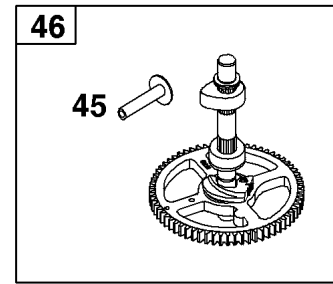

Not For
Reproduction

Crankshaft Group

REF NO	PART NO	QTY	DESCRIPTION
16	596007	1	CRANKSHAFT
24	591757	1	KEY, Flywheel
25	795858	1	PISTON ASSEMBLY -(Standard)
25	795877	1	PISTON ASSEMBLY -(.020 Oversize)
26	794126	1	SET, Ring -(Standard)
26	794127	1	SET, Ring -(.020 Oversize)
27	698469	1	LOCK-PISTON PIN
28	594455	1	PIN, Piston
29	794571	1	ROD, Connecting
32	791118	2	SCREW -(Connecting Rod)
45	-----	2	TAPPET, Valve -(Part information located in Cylinder Head Group.)
46	793880	1	CAMSHAFT
377	691639	1	KEY, Woodruff
741	697128	1	GEAR, Timing
757	793242	2	LINK, Counterweight
758	793763	1	COUNTERWEIGHT
759	697392	2	PIN, Counterweight
1270	793243	1	PLUG, AVS Counterweight