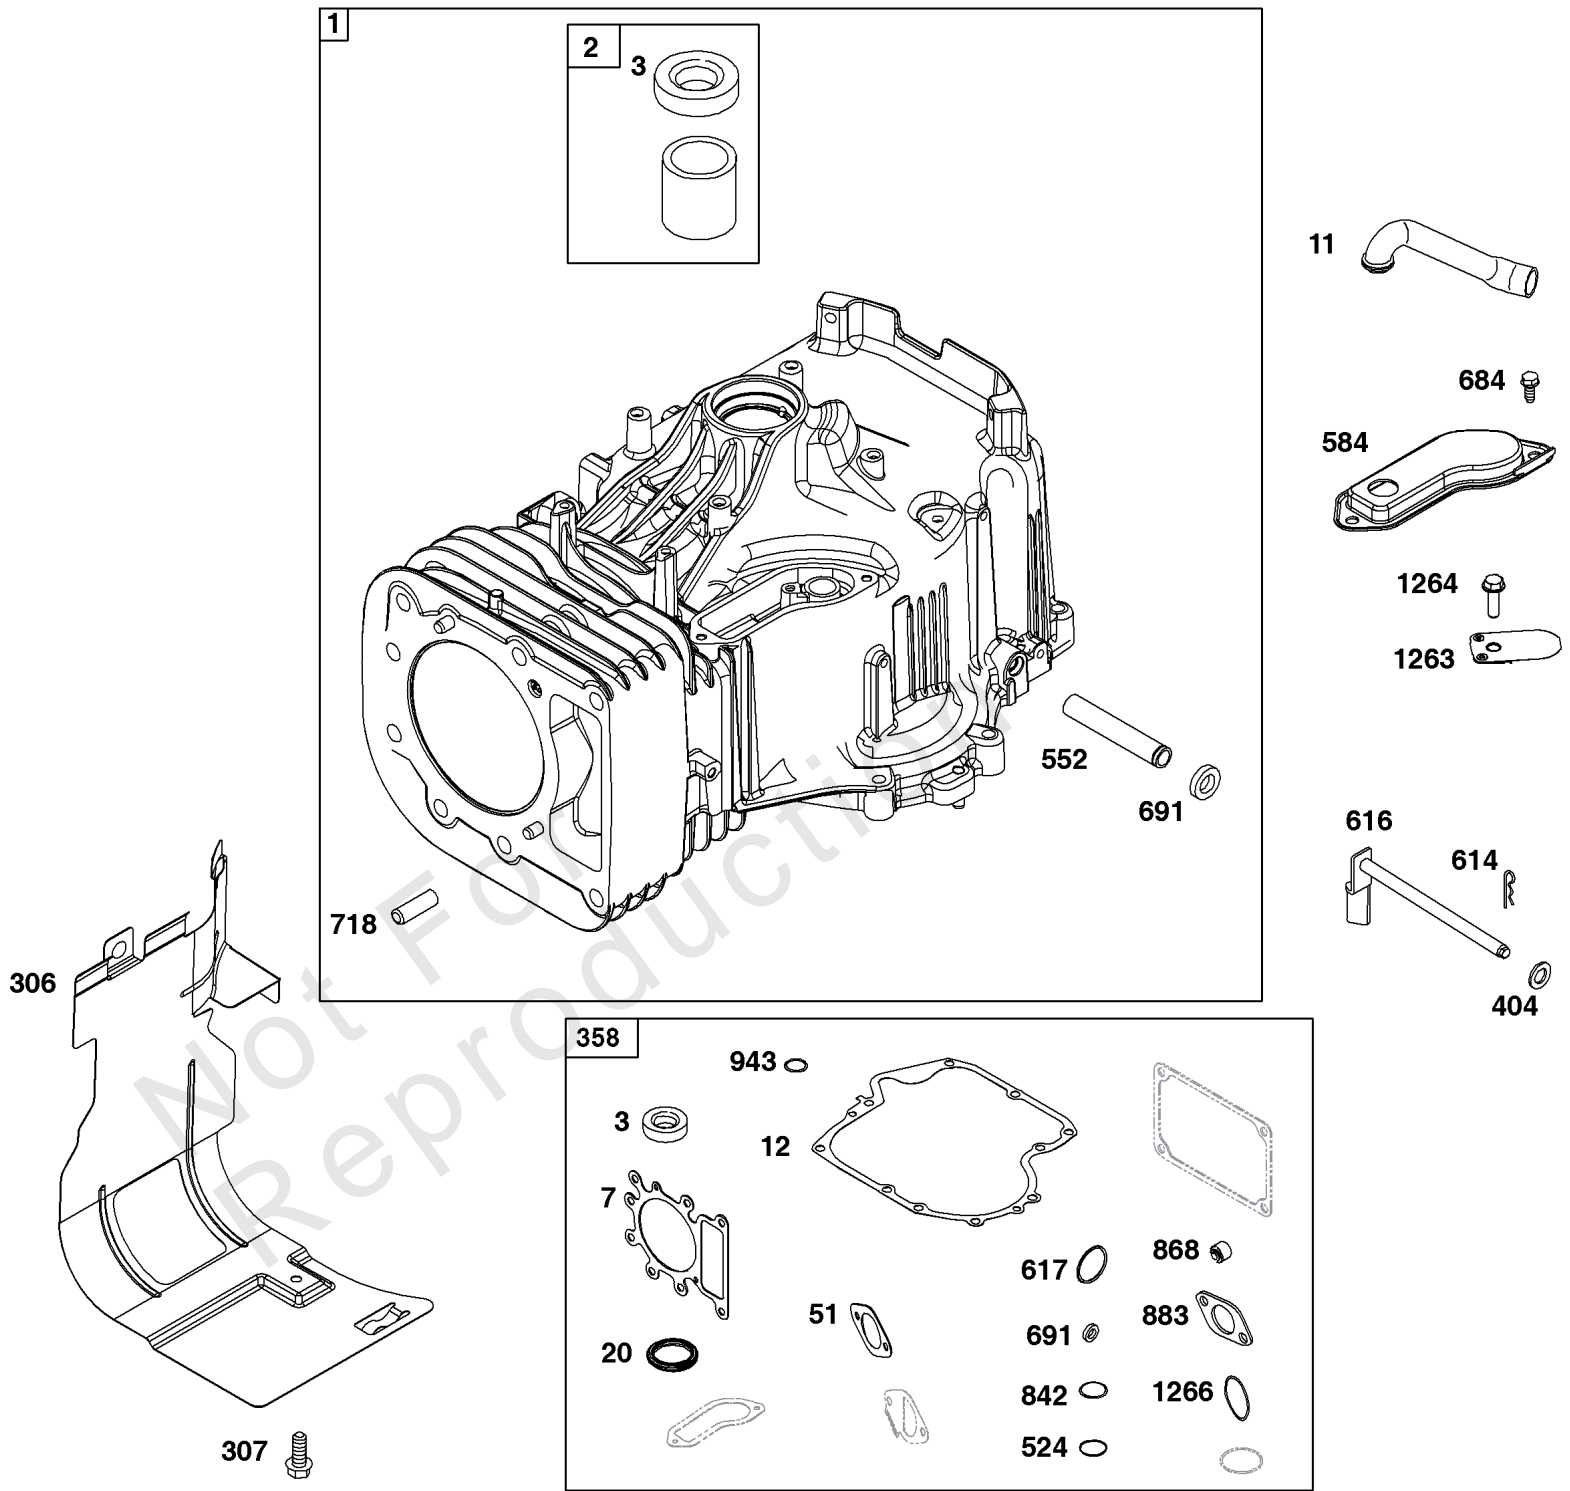

Crankcase Cover/Sump and Lubrication Group

REF NO	PART NO	QTY	DESCRIPTION
4	591009	1	SUMP, Engine
12	697110	1	GASKET, Crankcase
15	690946	1	PLUG, Oil Drain
19	591010	1	KIT, Bushing/Seal -(PTO Side)
20	795387	1	SEAL, Oil -(PTO Side)
22	692125	10	SCREW -(Crankcase Cover/Sump)
43	691968	1	SLINGER, Governor/Oil
415	794903	1	PLUG
523	790443	1	DIPSTICK/TUBE ASSEMBLY
524	691032	1	SEAL, O-Ring -(Dipstick Tube)
525	697085	1	TUBE, Dipstick
750	790832	3	SCREW -(Oil Pump Cover)
842	691031	1	SEAL, O-Ring -(Dipstick Cap)
847	790443	1	DIPSTICK/TUBE ASSEMBLY
850	100106	1	SEALANT, Liquid
943	690589	1	SEAL, O-Ring -(Oil Pump Cover)
965	499613	1	COVER, Oil Pump
1017	796981	1	SCREEN, Oil Pump
1024	794644	1	PUMP-OIL
1027	696854	1	FILTER-OIL

Not For
Reproduction

Crankshaft Group

REF NO	PART NO	QTY	DESCRIPTION
16	596007	1	CRANKSHAFT
24	591757	1	KEY, Flywheel
25	795858	1	PISTON ASSEMBLY -(Standard)
25	795877	1	PISTON ASSEMBLY -(.020 Oversize)
26	794126	1	SET, Ring -(Standard)
26	794127	1	SET, Ring -(.020 Oversize)
27	698469	1	LOCK-PISTON PIN
28	594455	1	PIN, Piston
29	794571	1	ROD, Connecting
32	791118	2	SCREW -(Connecting Rod)
45	-----	2	TAPPET, Valve -(Part information located in Cylinder Head Group.)
46	793880	1	CAMSHAFT
377	691639	1	KEY, Woodruff
741	697128	1	GEAR, Timing
757	793242	2	LINK, Counterweight
758	793763	1	COUNTERWEIGHT
759	697392	2	PIN, Counterweight
1270	793243	1	PLUG, AVS Counterweight