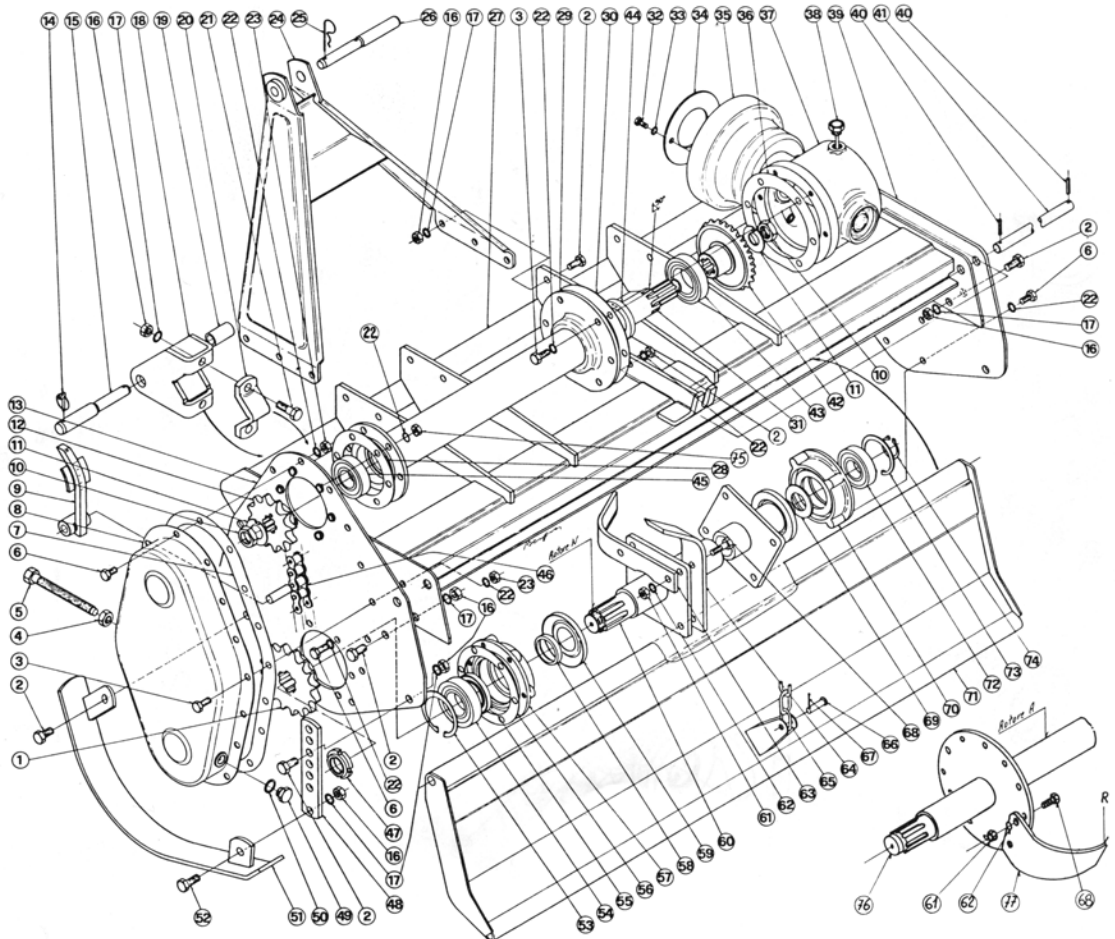

FL