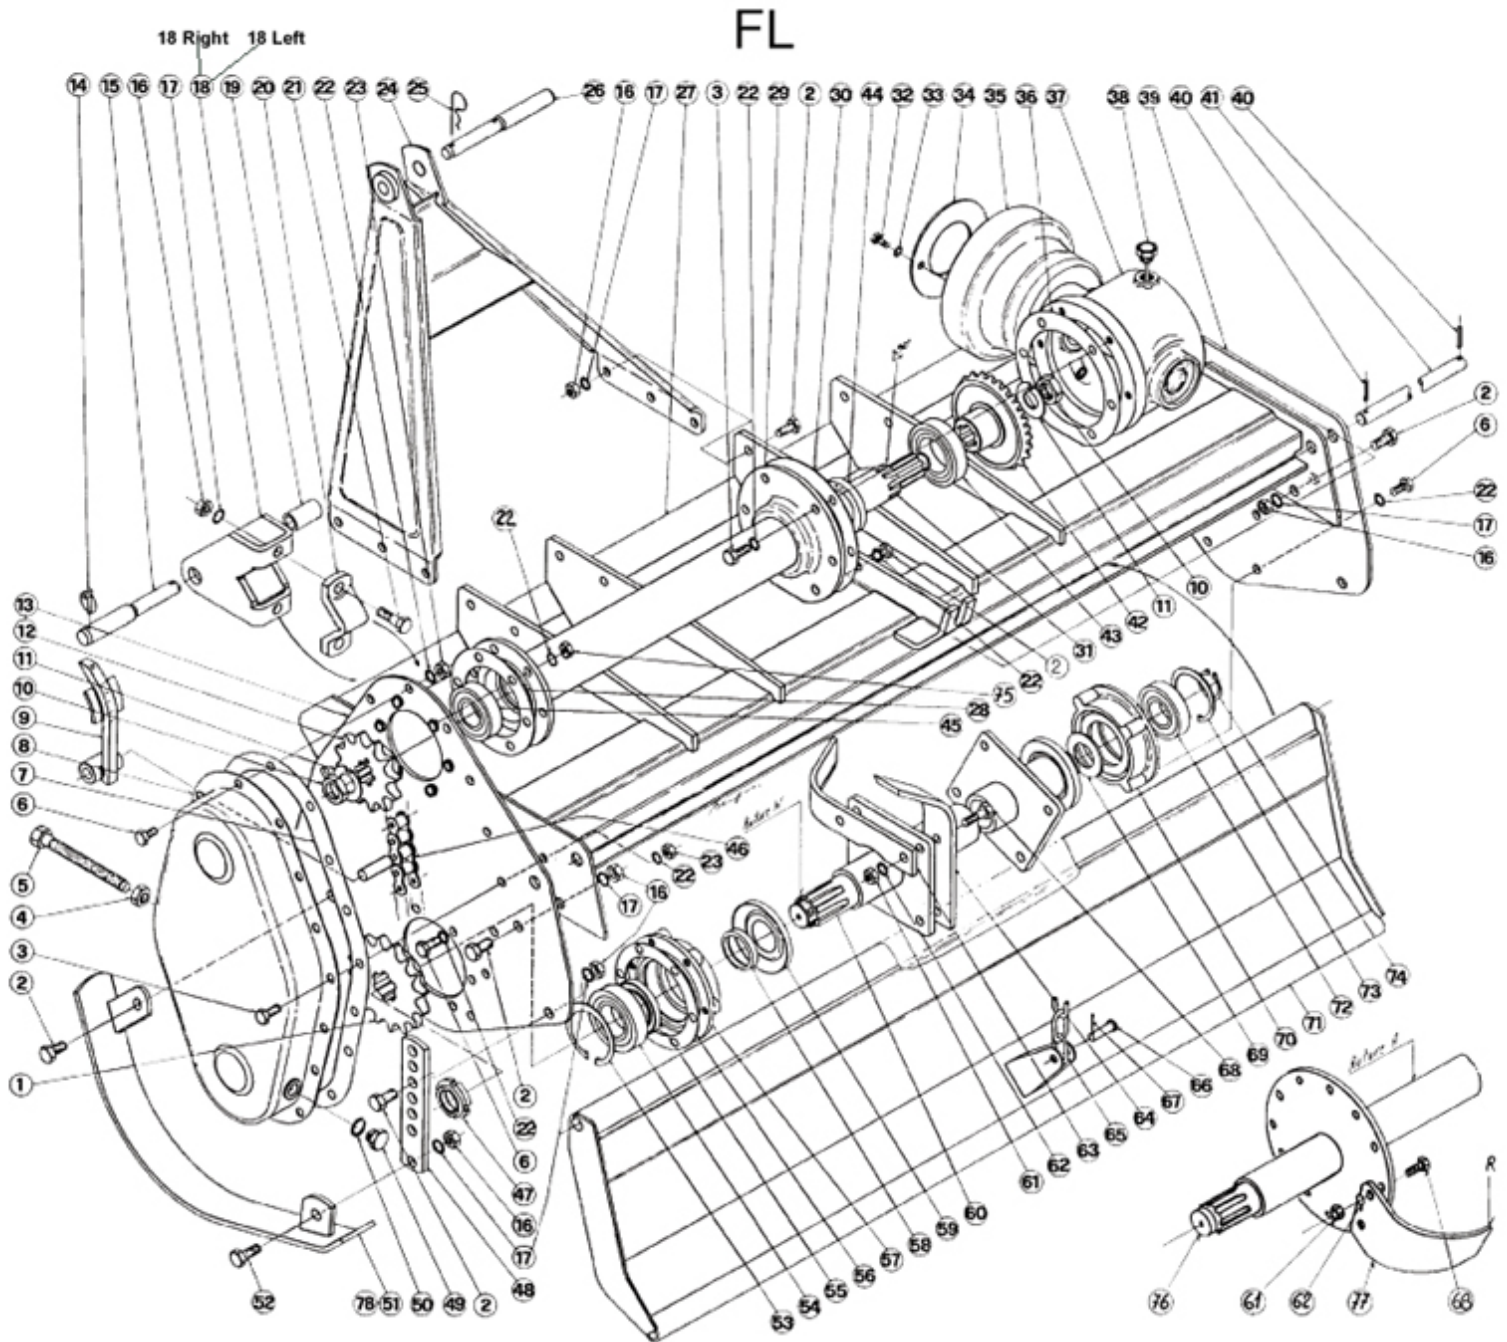

Caroni - Rotary Tiller - Complete Unit - FL800

(Circled Numbers Reference Chart Below Diagram)

Ref. #	Caroni Part #	QTY	ASC #	Descrip.
1	FL05800	1	30914	Gear Wheel
3	1078	9	47379	Screw 10x35mm
5	FL07400	1	33067	Special Screw
7	FL11900	1	40782	Gasket
9	FL07210	1	33068	Chain Stretcher
11	BL01400	2	41884	Washer
13	FL06910	1	56220	Shield Left
15	FL12700	2	43370	Pin
17	1227	23	47394	Washer
19	FL012900	2	43371	Bush

Ref. #	Caroni Part #	QTY	ASC #	Descrip.
2	1099	19	47384	Screw
4	1104	1	41885	Nut
6	1098	24	47382	Screw
8	FL06000	1	40781	Side Housing
10	BL01300	2	41887	Nut
12	FL06100	1	30915	Gear Wheel
14	1611	4	43372	Linch Pin
16	1091	23	56167	Nut
18	FL12800	1	47511	Support Right
	FL06600	1	47497	Support Left
20	FL06700	2	47498	Coupling