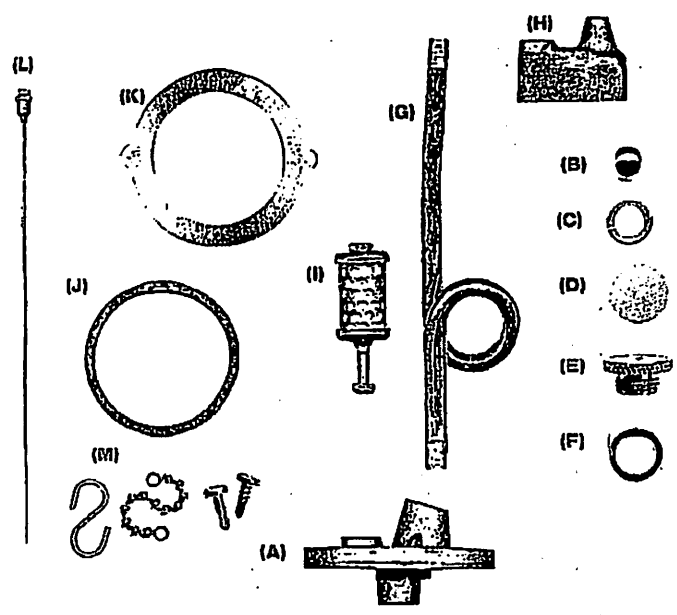

REPLACEMENT PARTS LIST FOR ASC # 73387

Drip Torch Replacement Parts

	Item#
(A) Tank Cover	DRT 03
(B) Check Valve Ball	DRT 05
(C) Check Valve Seat	DRT 06
(D) Outlet Screen	DRT 07
(E) Discharge Plug	DRT 08
(F) Discharge Plug Gasket	DRT 82
(G) Spout and Fuel Trap	DRT 11
(H) Nozzle/Igniter Mount	DRT 14
(I) Igniter	DRT 15
(J) Tank Collar Gasket	DRT 22
(K) Tank Cover Lock Ring	DRT 23
(L) Air Breather Assembly	DRT 35
(M) Chain Assembly Complete	DRT 83