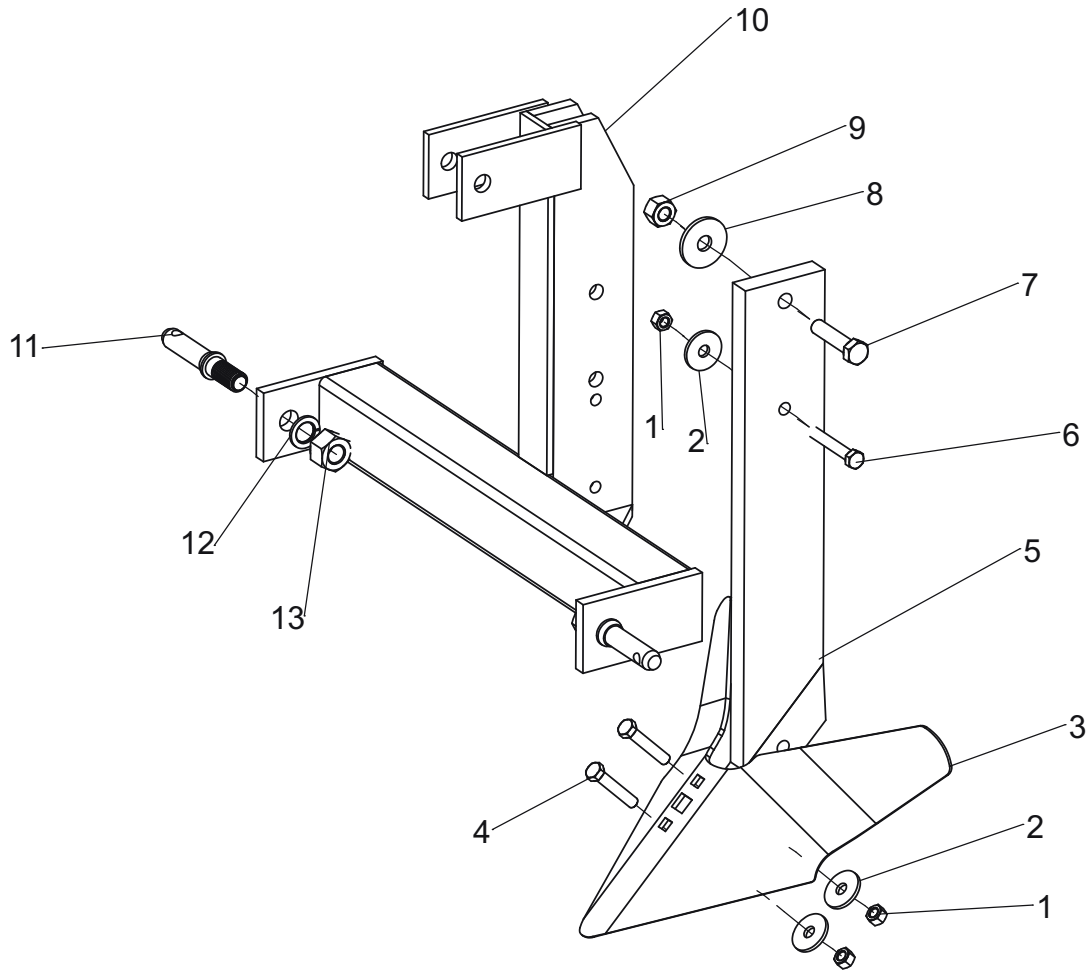

MIDDLE BUSTER

MIDDLE BUSTER

Part No.	Description	Q'ty
1	Lock nut M12	3
2	Washer 12	3
3	Furrower	1
4	Blot M12x75	2
5	Shank	1
6	Blot M12x65	1
7	Blot M16x70	1
8	Washer 16	1
9	Lock nut M16	1
10	Main frame	1
11	Hitch pin	2
12	Lock washer 22	2
13	Bolt M22	2