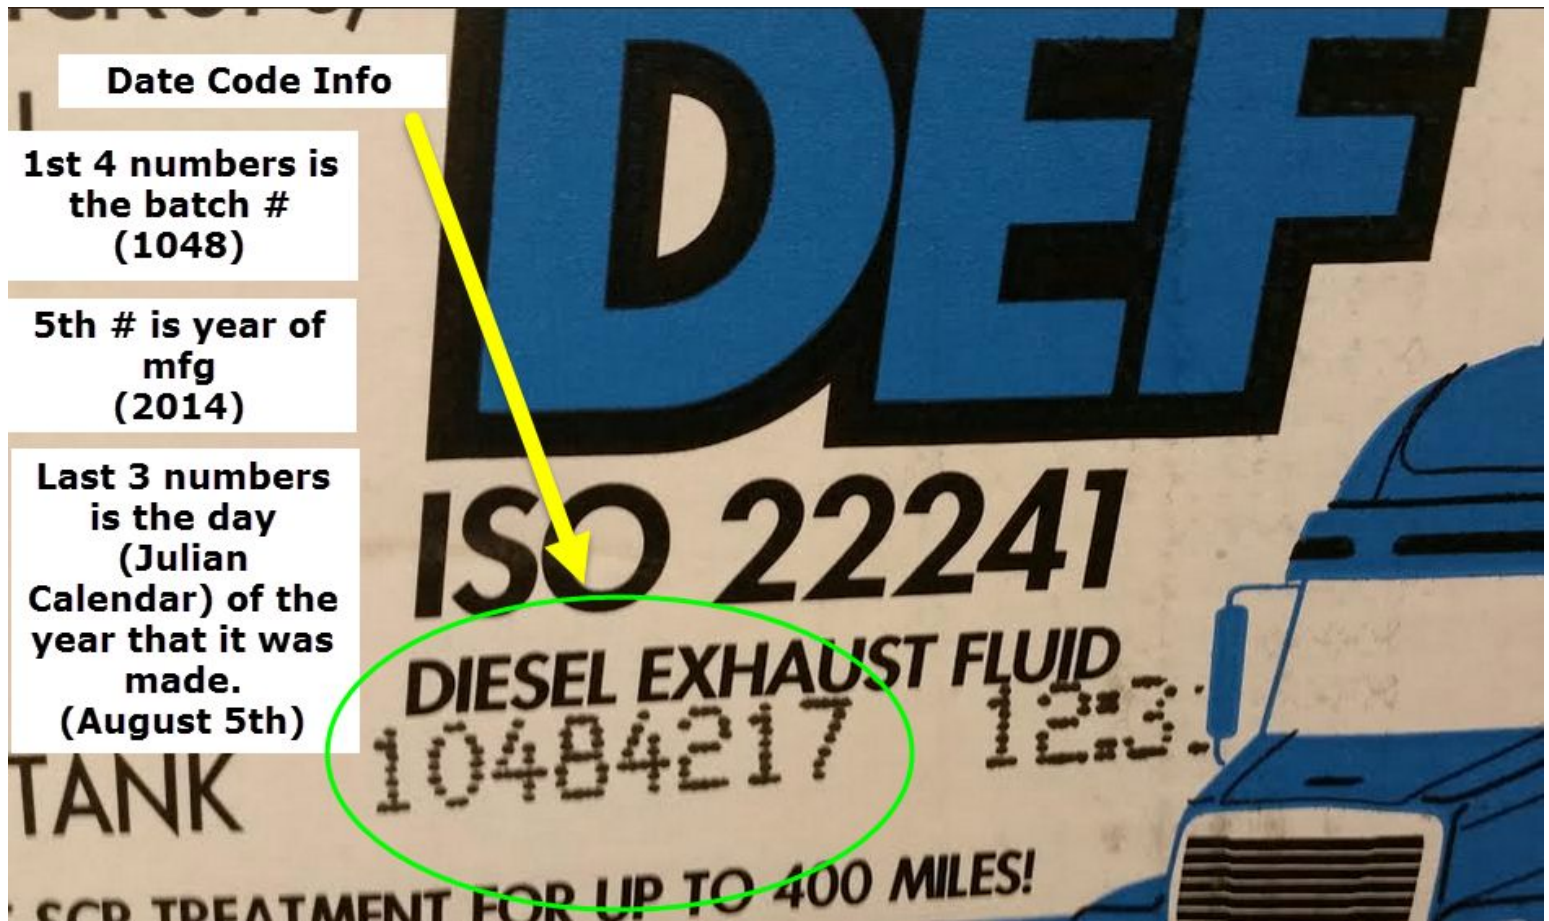

DEF Date Code explained

This number should also appear on the container.