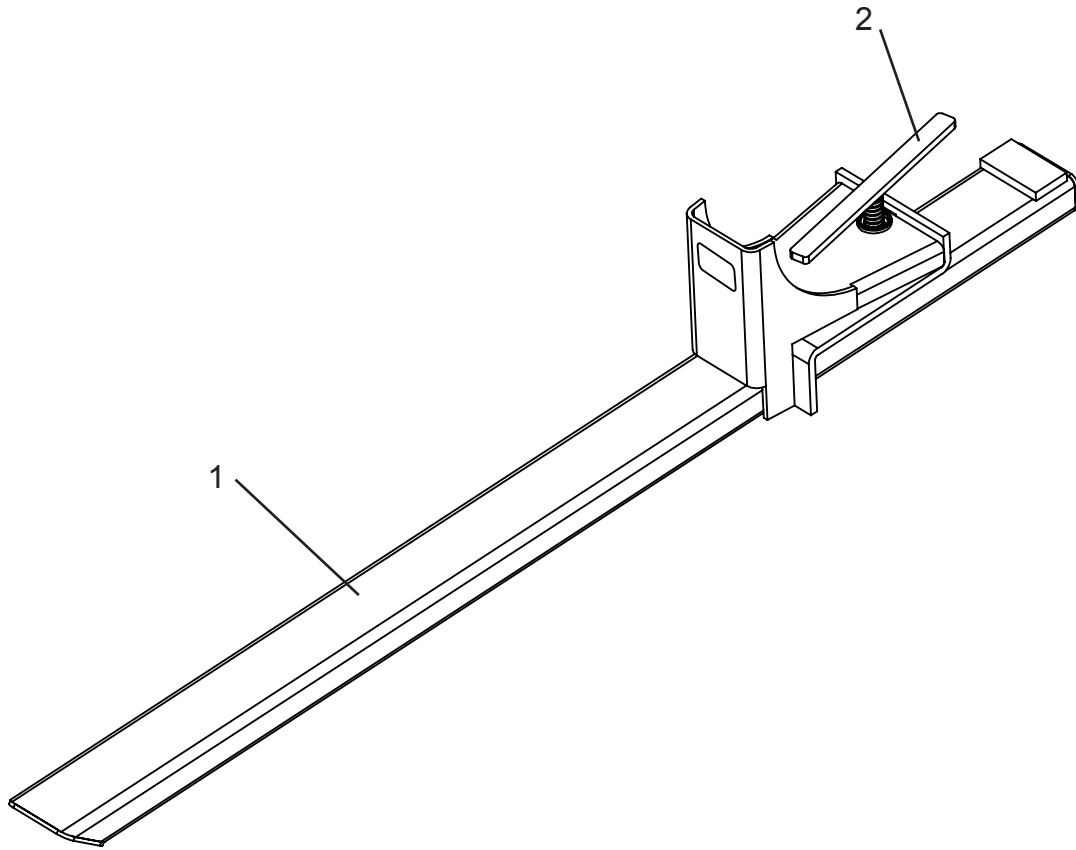

# 3 Point 2000LBS Pallet Fork Parts Breakdown

REF NO.	PART NO.	DESCRIPTION	Q'TY
1	560001	Main Frame	1
2	560002	Handle	1