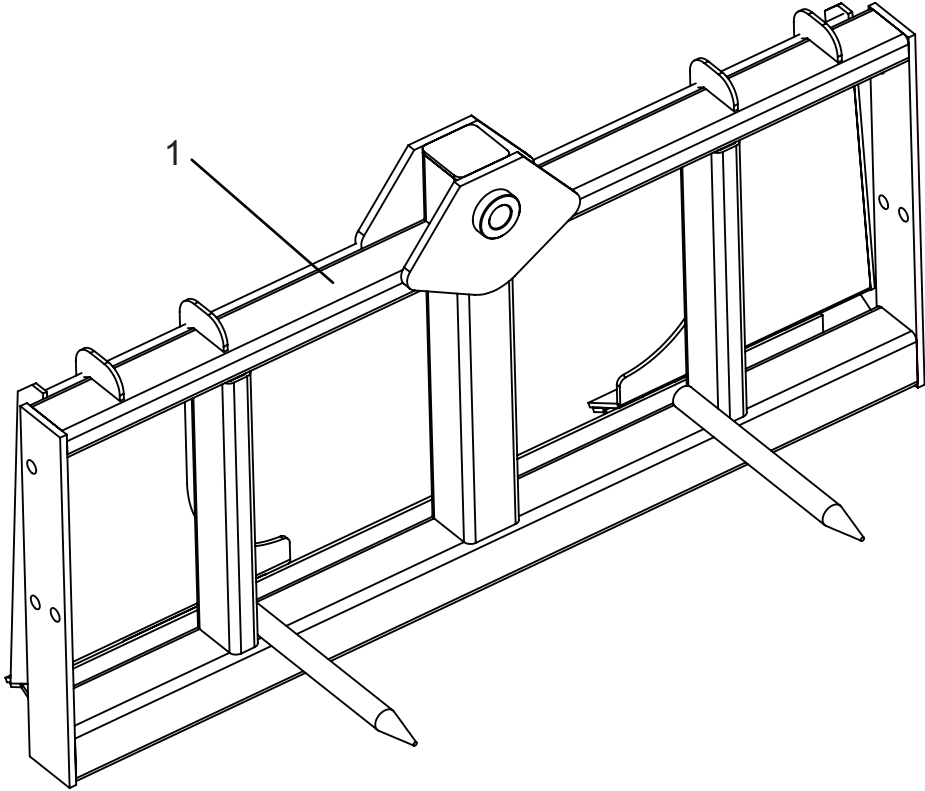

Bale Spear Single Skid Steer Parts Breakdown

REF NO.	PART NO.	DESCRIPTION	Q'TY
1	570001	Main Frame	1