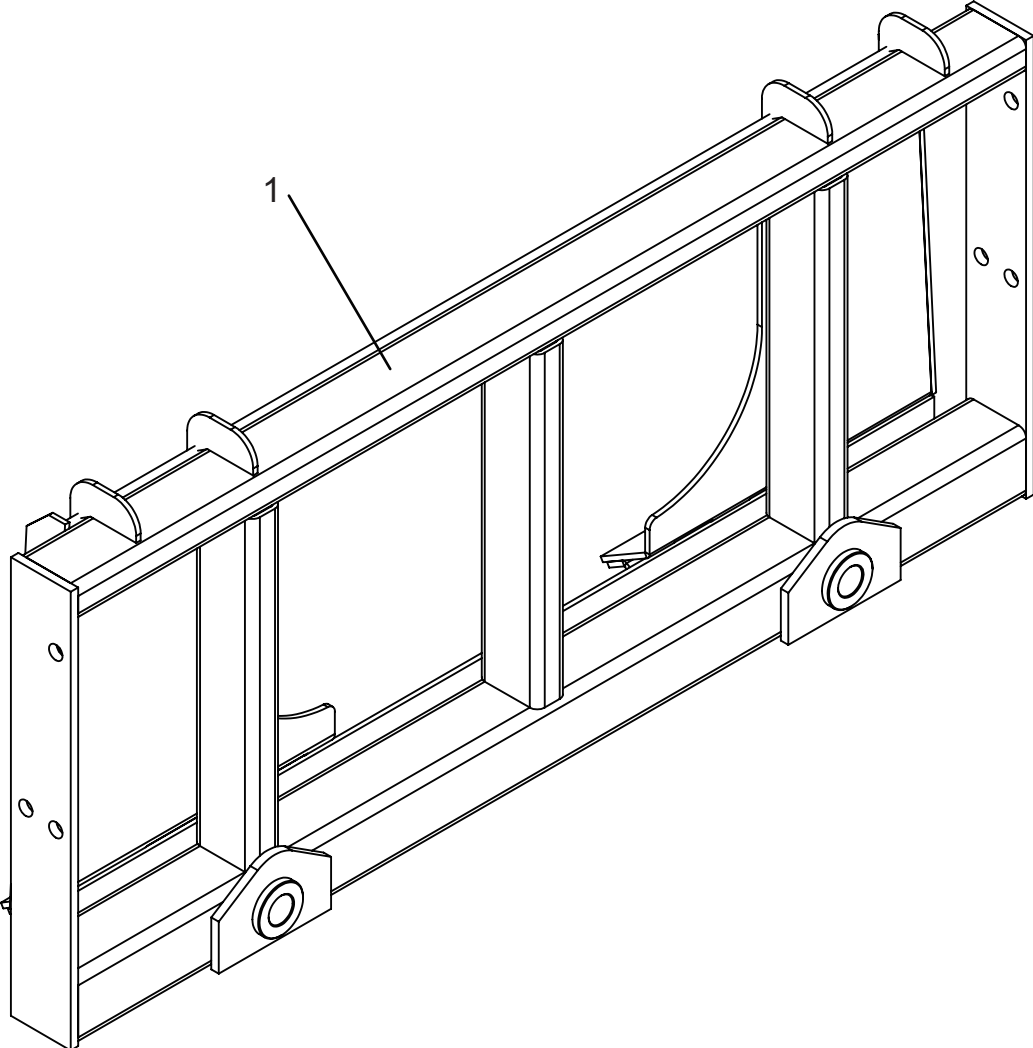

Bale Spear Double Skid Steer Parts Breakdown

| REF NO. | PART NO. | DESCRIPTION | Q'TY |
|---------|----------|-------------|------|
| 1 | 580001 | Main Frame | 1 |